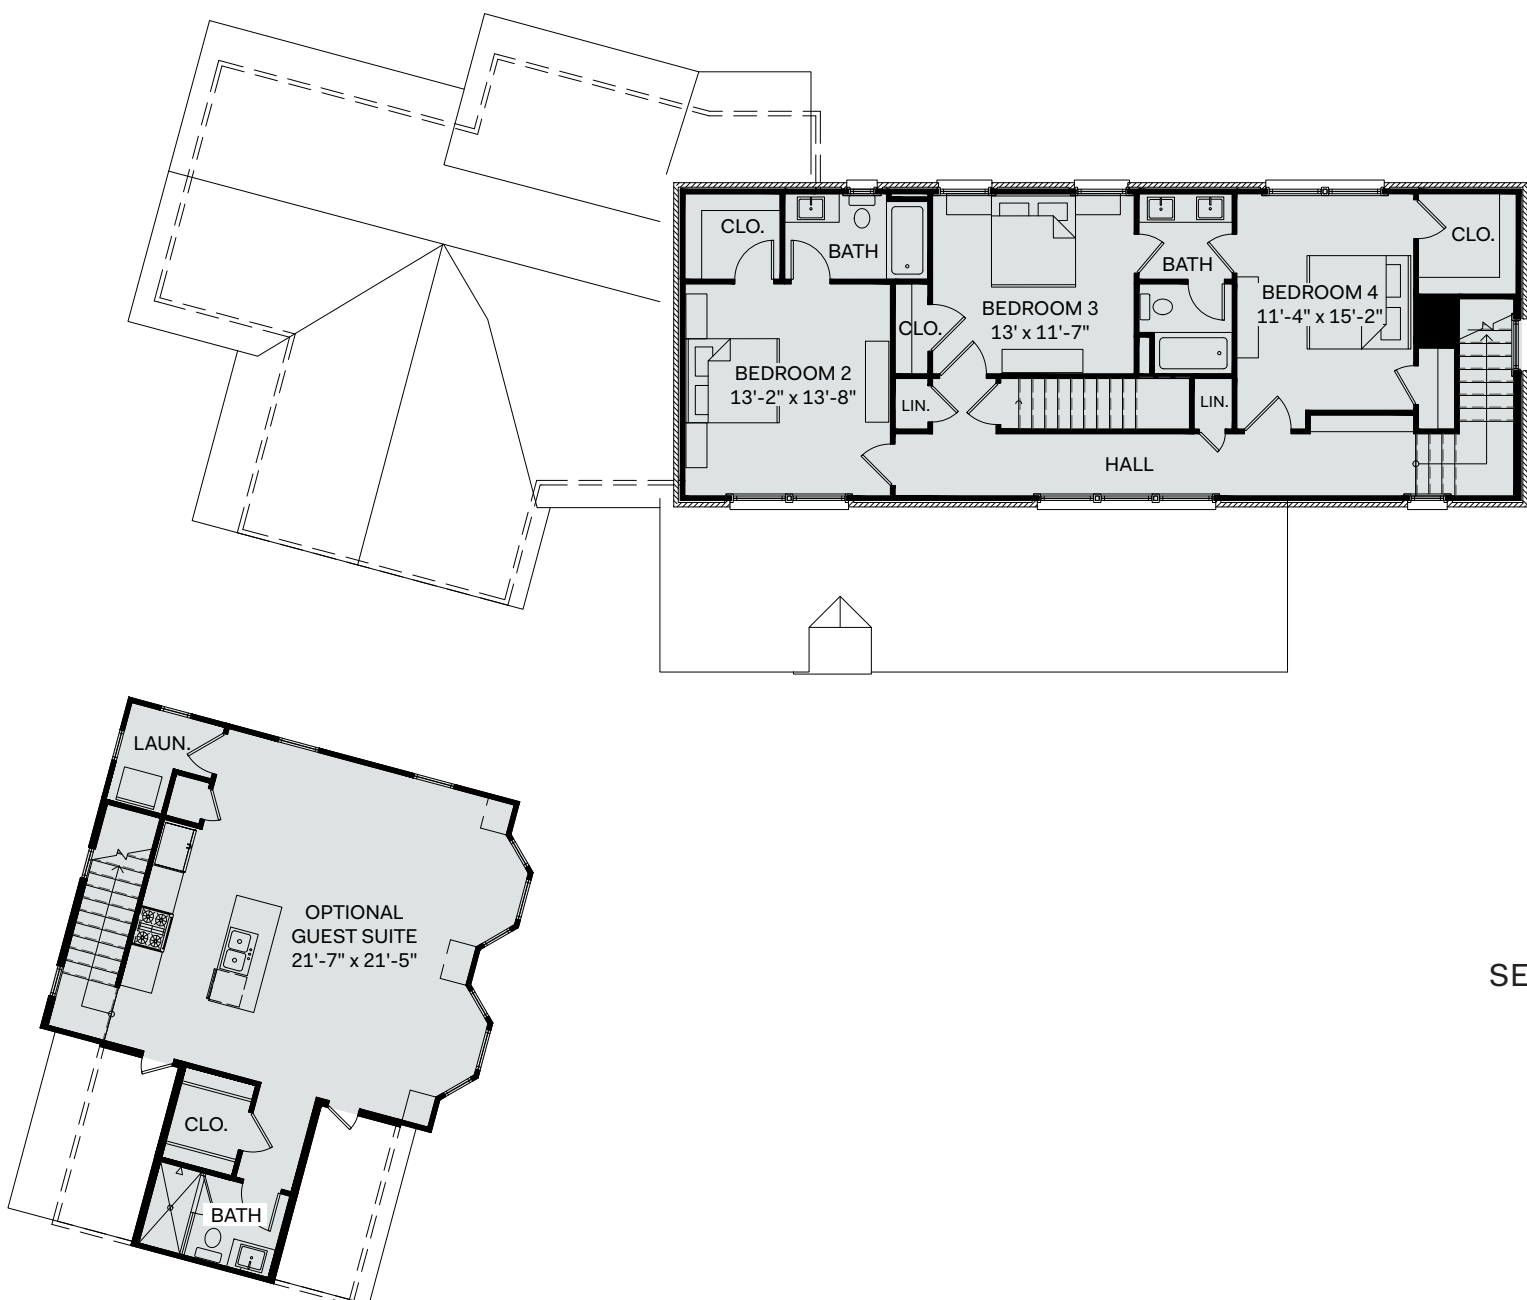

RESIDENCE 8

4 BEDROOM · 3.5 BATH · 3,000 SQ FT
w/ Optional Garage Suite · 3,648 SQ FT

OwnRockSpring.com · 404.491.9959

All information is believed to be accurate but is not warranted.

HEDGEWOOD

COMPASS 404.668.6621 · Compass.com

MAIN FLOOR

SECOND FLOOR