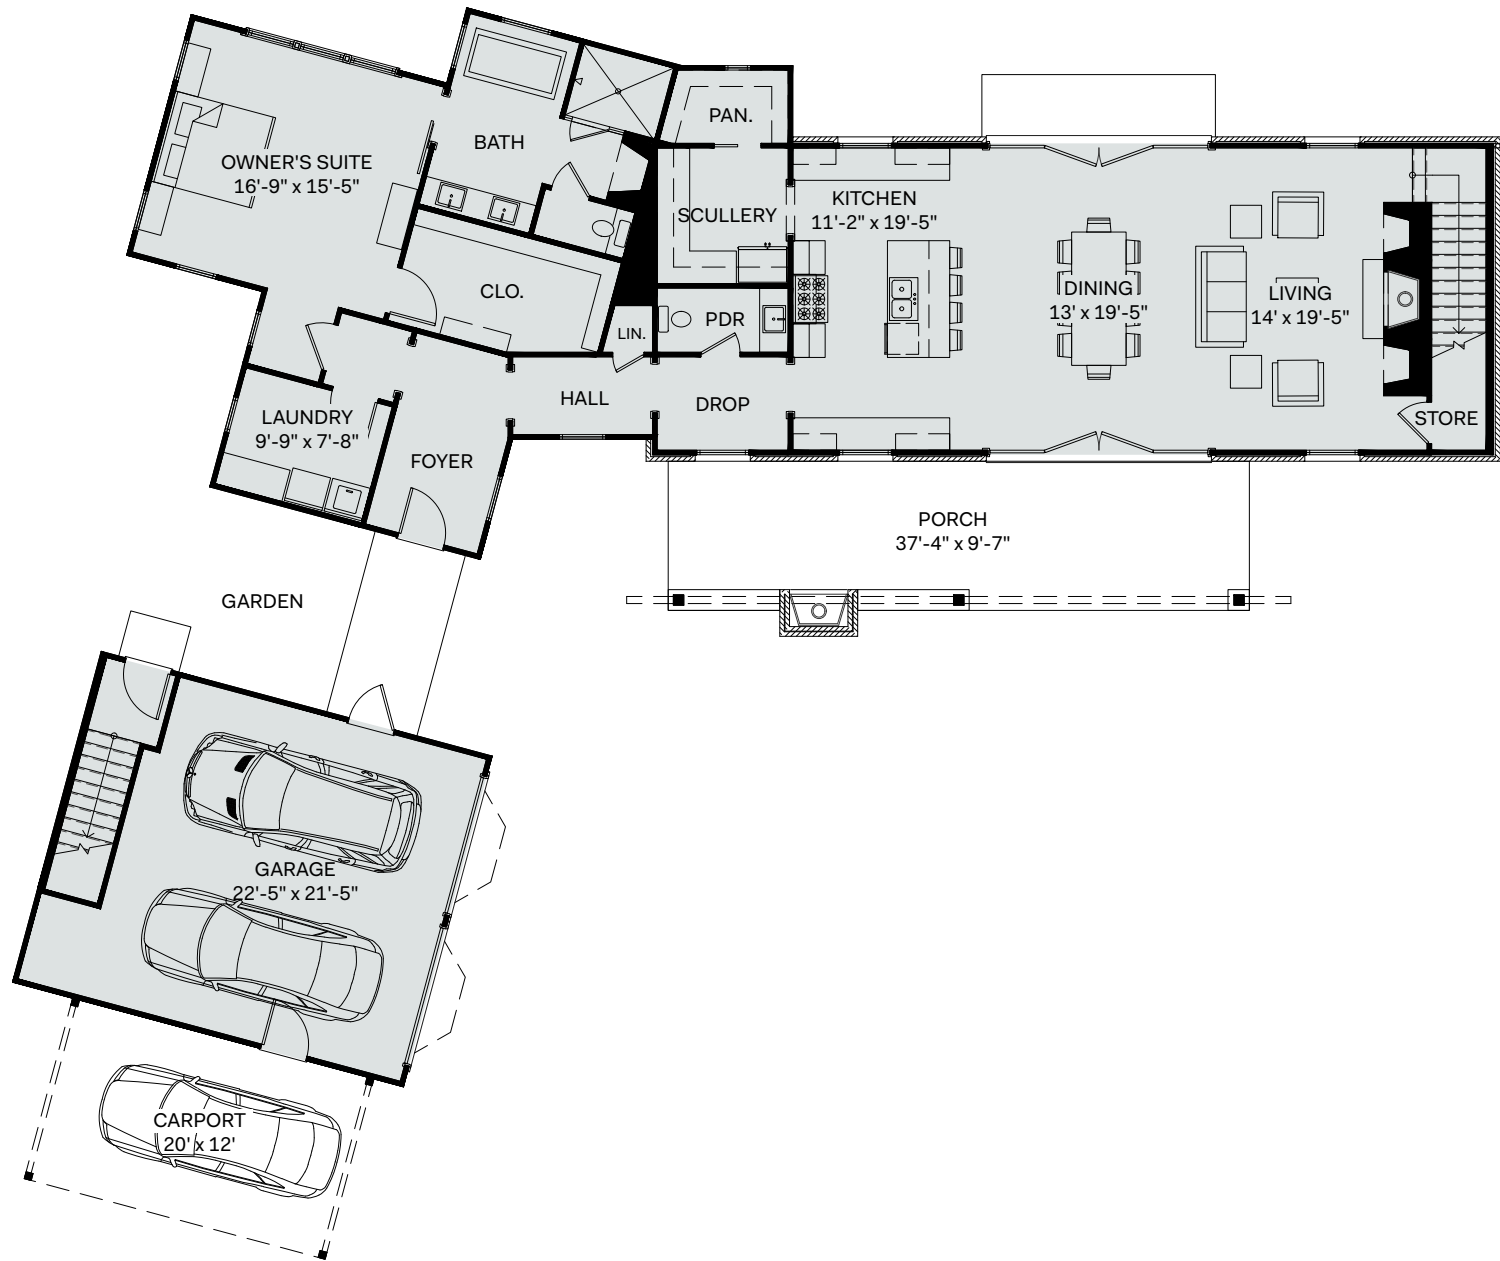

RESIDENCE 8

4 BEDROOM · 3.5 BATH · 3,000 SQ FT
w/ Optional Garage Suite · 3,648 SQ FT

OwnRockSpring.com · 404.491.9959

All information is believed to be accurate but is not warranted.

HEDGEWOOD

COMPASS 404.668.6621 · Compass.com

MAIN FLOOR

SECOND FLOOR