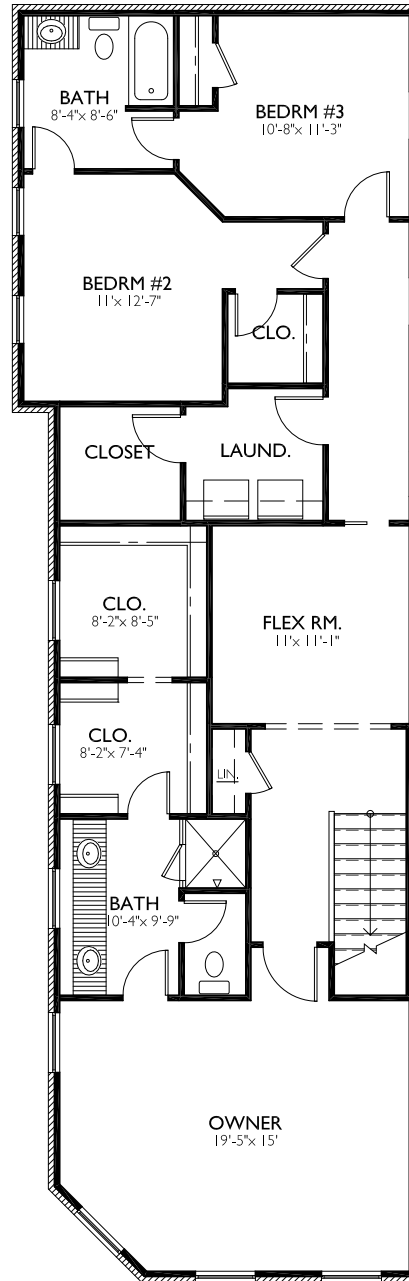

MANCHESTER

LOT 104

HEDGEWOOD

This is Home

MANCHESTER

LOT 104

1ST FLOOR
10'-0" CLGs

2ND FLOOR
9'-0" CLGs