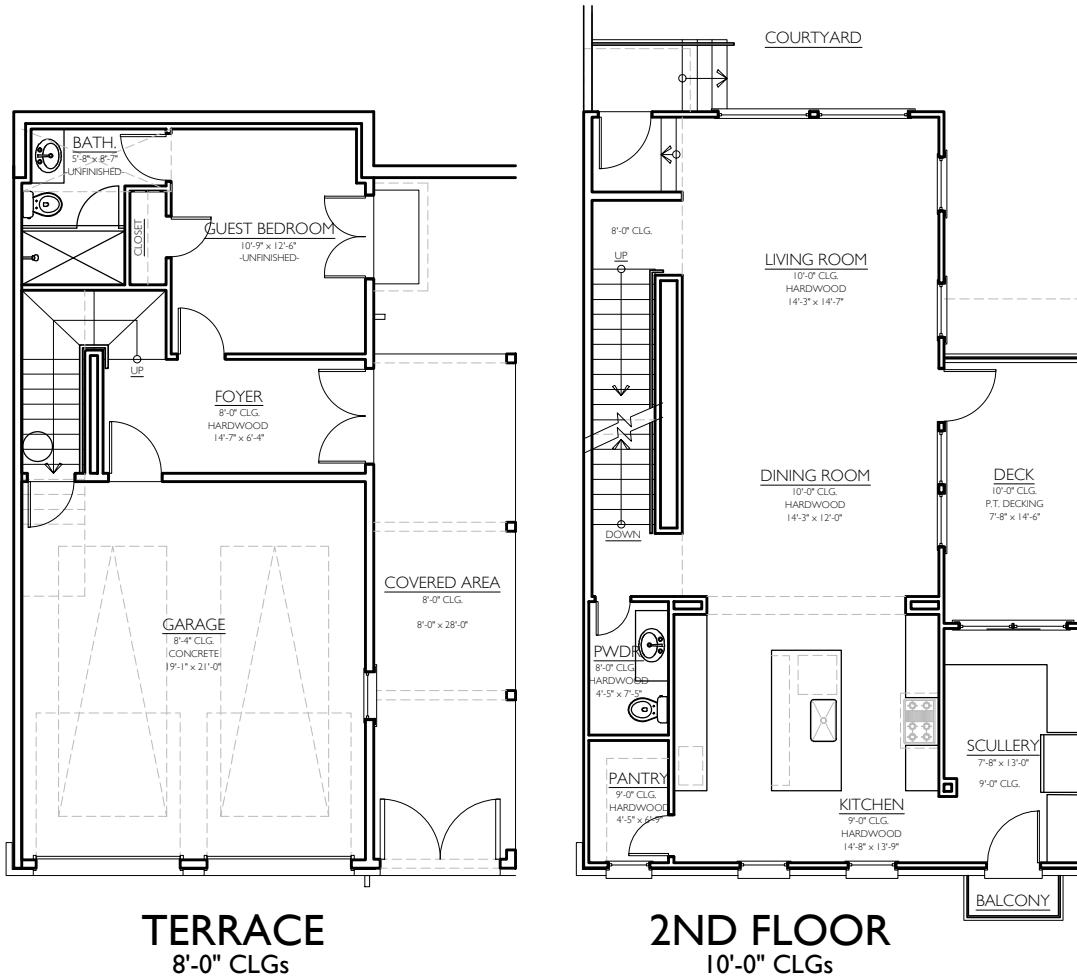

MANCHESTER

LOT 109

HEDGEWOOD

This is Home

The information presented is believed to be accurate, but not warranted. Actual construction may vary.
 The plan is copyrighted by Hedgewood Homes and may not be reproduced without permission

MANCHESTER

LOT 109

3RD FLOOR
9'-0" CLGs

HEDGEWOOD

This is Home

The information presented is believed to be accurate, but not warranted. Actual construction may vary.
The plan is copywrited by Hedgewood Homes and may not be reproduced without permission