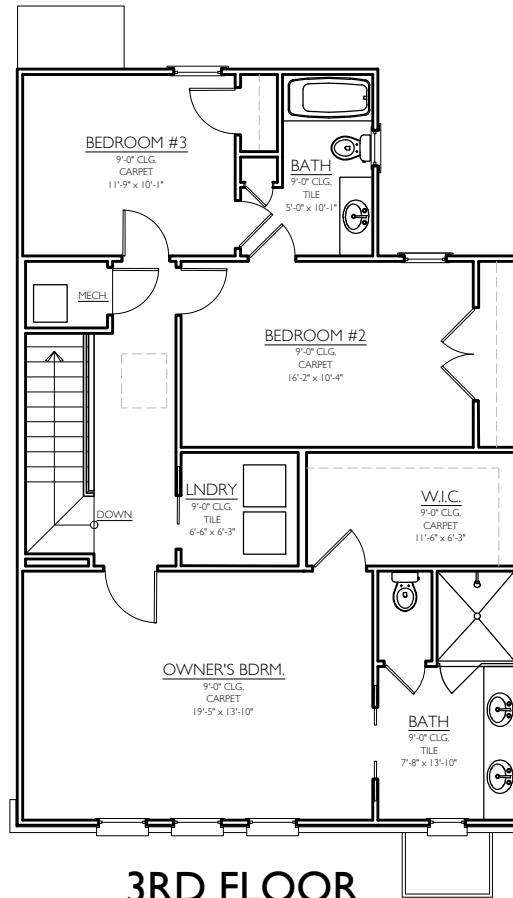

MANCHESTER

LOT 109

HEDGEWOOD

This is Home

The information presented is believed to be accurate, but not warranted. Actual construction may vary.
 The plan is copyrighted by Hedgewood Homes and may not be reproduced without permission

MANCHESTER

LOT 109

3RD FLOOR
9'-0" CLGs

HEDGEWOOD

This is Home

The information presented is believed to be accurate, but not warranted. Actual construction may vary.
The plan is copywrited by Hedgewood Homes and may not be reproduced without permission