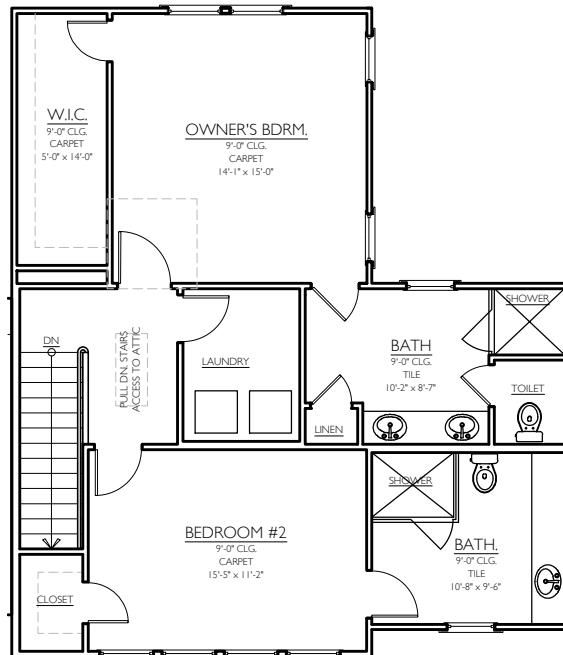

MANCHESTER

LOT 112

HEDGEWOOD

This is Home

The information presented is believed to be accurate, but not warranted. Actual construction may vary.
The plan is copyrighted by Hedgewood Homes and may not be reproduced without permission

MANCHESTER

LOT 112

TERRACE
8'-0" CLGs

2ND FLOOR
10'-0" CLGs

HEDGEWOOD

This is Home

The information presented is believed to be accurate, but not warranted. Actual construction may vary.
The plan is copyrighted by Hedgewood Homes and may not be reproduced without permission

MANCHESTER

LOT 112

3RD FLOOR
9'-0" CLGs

HEDGEWOOD

This is Home

The information presented is believed to be accurate, but not warranted. Actual construction may vary.
The plan is copyrighted by Hedgewood Homes and may not be reproduced without permission