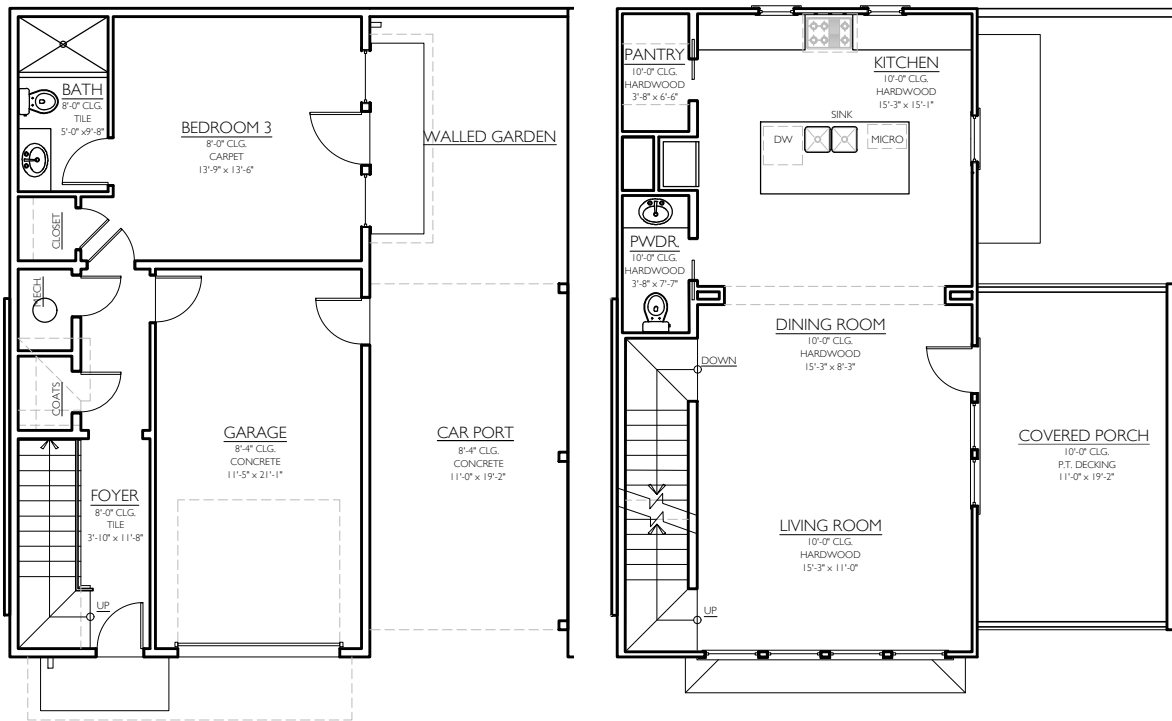

MANCHESTER

LOT 112

HEDGEWOOD

This is Home

The information presented is believed to be accurate, but not warranted. Actual construction may vary.
The plan is copyrighted by Hedgewood Homes and may not be reproduced without permission

MANCHESTER

LOT 112

TERRACE
8'-0" CLGs

2ND FLOOR
10'-0" CLGs

HEDGEWOOD

This is Home

The information presented is believed to be accurate, but not warranted. Actual construction may vary.
The plan is copyrighted by Hedgewood Homes and may not be reproduced without permission

MANCHESTER

LOT 112

3RD FLOOR
9'-0" CLGs

HEDGEWOOD

This is Home

The information presented is believed to be accurate, but not warranted. Actual construction may vary.
The plan is copyrighted by Hedgewood Homes and may not be reproduced without permission