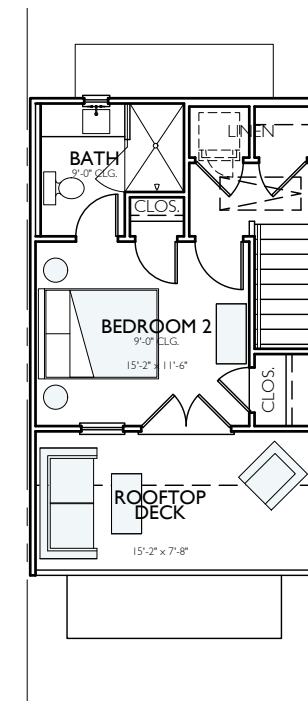

# summerhill

BY HEDGEWOOD

LOT 81

1ST FLOOR  
8'-6" CLGS

2ND FLOOR  
10'-0" CLGS

3RD FLOOR  
8'-0"-9'-0" CLGS

\*INFORMATION PRESENTED IS BELIEVED TO BE ACCURATE BUT NOT WARRANTED\*