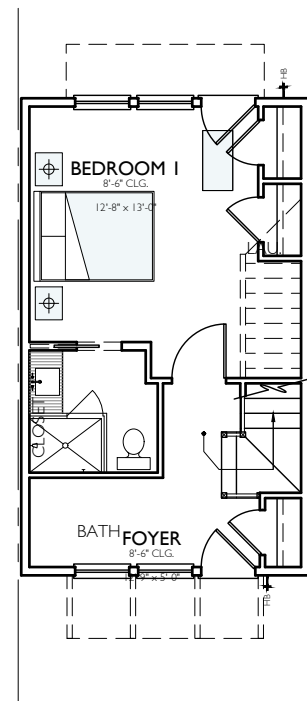

# summerhill

BY HEDGEWOOD

LOT 81

1ST FLOOR  
8'-6" CLGS

2ND FLOOR  
10'-0" CLGS

3RD FLOOR  
8'-0"-9'-0" CLGS

\*INFORMATION PRESENTED IS BELIEVED TO BE ACCURATE BUT NOT WARRANTED\*