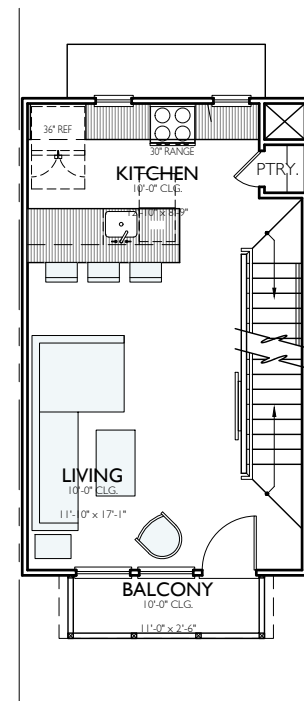

# summerhill

BY HEDGEWOOD

LOT 81

1ST FLOOR  
8'-6" CLGS

2ND FLOOR  
10'-0" CLGS

3RD FLOOR  
8'-0"-9'-0" CLGS

\*INFORMATION PRESENTED IS BELIEVED TO BE ACCURATE BUT NOT WARRANTED\*