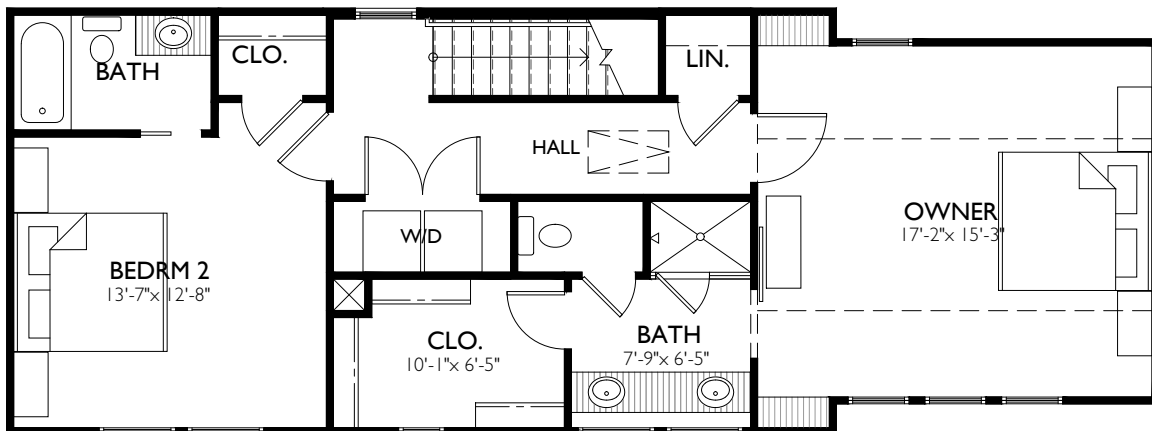

SOUTHERLAND

LOT 30

HEDGEWOOD

This is Home

The information presented is believed to be accurate, but not warranted. Actual construction may vary.
The plan is copyrighted by Hedgewood Homes and may not be reproduced without permission

SOUTHERLAND

LOT 30

1ST FLOOR
10'-0" CLGs

2ND FLOOR
9'-0" CLGs

HEDGEWOOD

This is Home

The information presented is believed to be accurate, but not warranted. Actual construction may vary.
The plan is copyrighted by Hedgewood Homes and may not be reproduced without permission