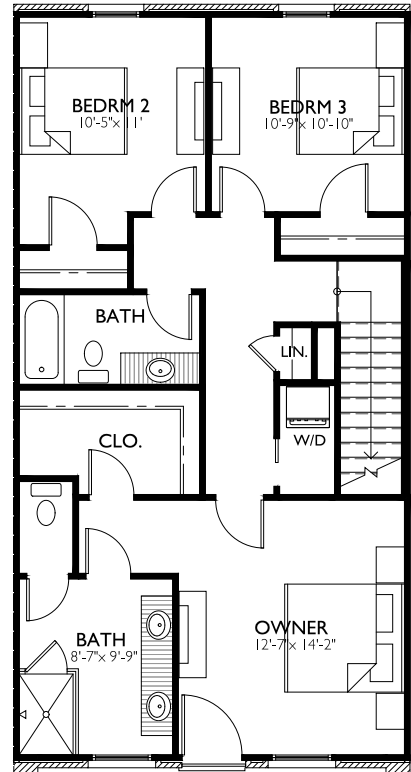

MANCHESTER

LOTS 84-86

ELEVATION

HEDGEWOOD

This is Home

MANCHESTER

LOTS 84-86

1ST FLOOR
8'-0" CLGs

2ND FLOOR
10'-0" CLGs

3RD FLOOR
9'-0" CLGs

HEDGEWOOD

This is Home