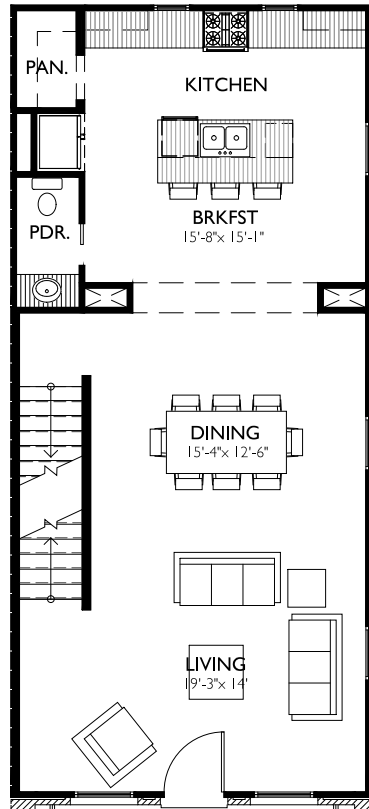

MANCHESTER

LOT 83

ELEVATION

HEDGEWOOD

This is Home

MANCHESTER

LOT 83

1ST FLOOR
8'-0" CLGs

2ND FLOOR
10'-0" CLGs

3RD FLOOR
9'-0" CLGs

HEDGEWOOD

This is Home