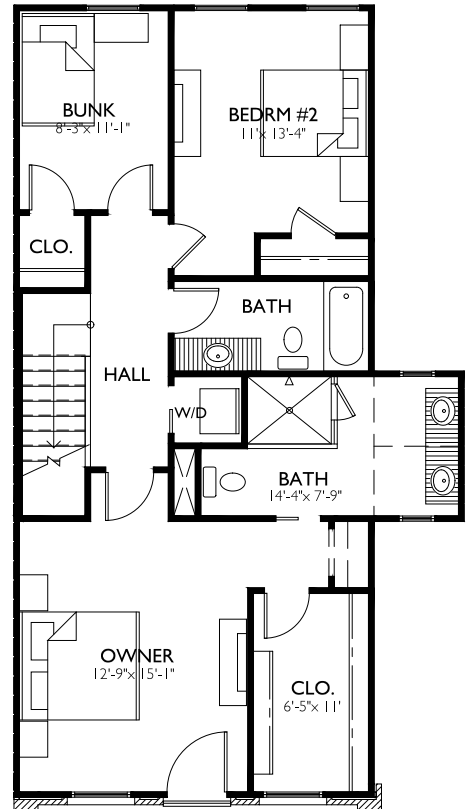

MANCHESTER

LOT 83

ELEVATION

HEDGEWOOD

This is Home

MANCHESTER

LOT 83

1ST FLOOR
8'-0" CLGs

2ND FLOOR
10'-0" CLGs

3RD FLOOR
9'-0" CLGs

HEDGEWOOD

This is Home