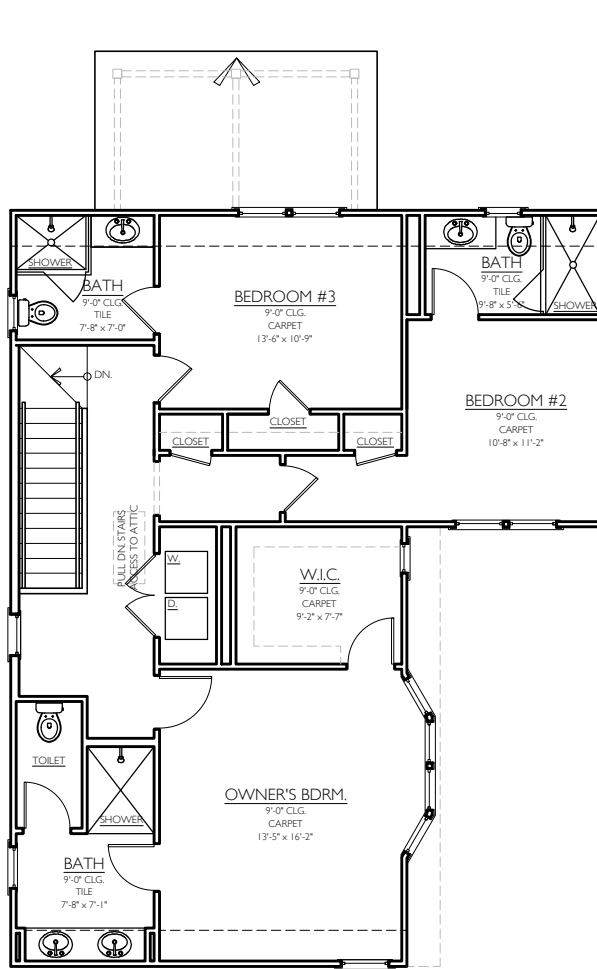

MANCHESTER

LOT 113

HEDGEWOOD

This is Home

The information presented is believed to be accurate, but not warranted. Actual construction may vary.
The plan is copyrighted by Hedgewood Homes and may not be reproduced without permission

MANCHESTER

LOT 113

BASEMENT
8'-0" CLGs

2ND FLOOR
10'-0" CLGs

HEDGEWOOD

This is Home

The information presented is believed to be accurate, but not warranted. Actual construction may vary.
The plan is copyrighted by Hedgewood Homes and may not be reproduced without permission

MANCHESTER

LOT 113

3RD FLOOR
8'-0" TO 9'-0" CLGs

HEDGEWOOD

This is Home

The information presented is believed to be accurate, but not warranted. Actual construction may vary.
The plan is copyrighted by Hedgewood Homes and may not be reproduced without permission