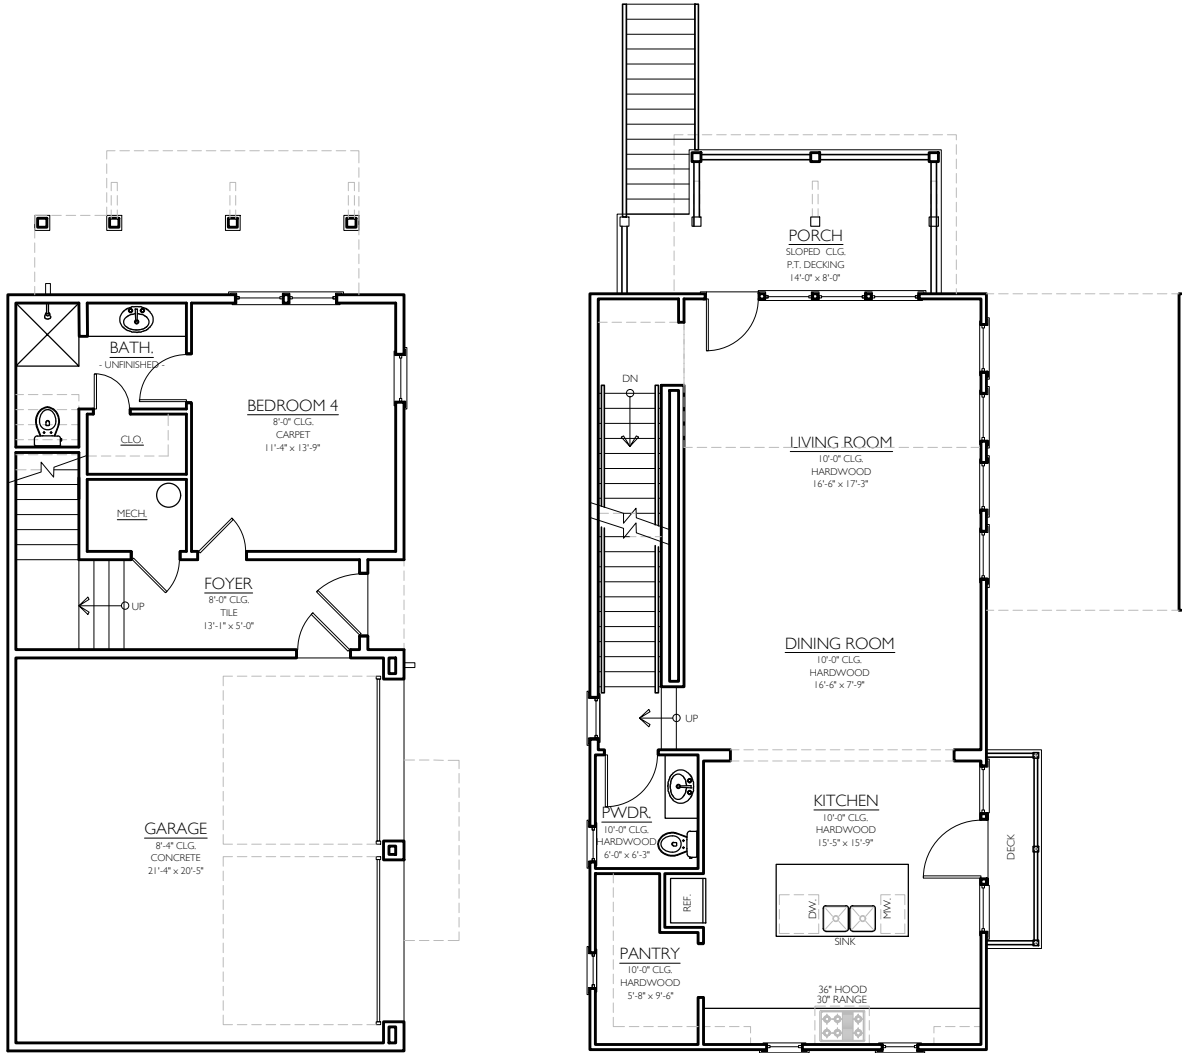

MANCHESTER

LOT 113

HEDGEWOOD

This is Home

The information presented is believed to be accurate, but not warranted. Actual construction may vary.
The plan is copyrighted by Hedgewood Homes and may not be reproduced without permission

MANCHESTER

LOT 113

BASEMENT
8'-0" CLGs

2ND FLOOR
10'-0" CLGs

HEDGEWOOD

This is Home

The information presented is believed to be accurate, but not warranted. Actual construction may vary.
The plan is copyrighted by Hedgewood Homes and may not be reproduced without permission

MANCHESTER

LOT 113

3RD FLOOR
8'-0" TO 9'-0" CLGs

HEDGEWOOD

This is Home

The information presented is believed to be accurate, but not warranted. Actual construction may vary.
The plan is copyrighted by Hedgewood Homes and may not be reproduced without permission