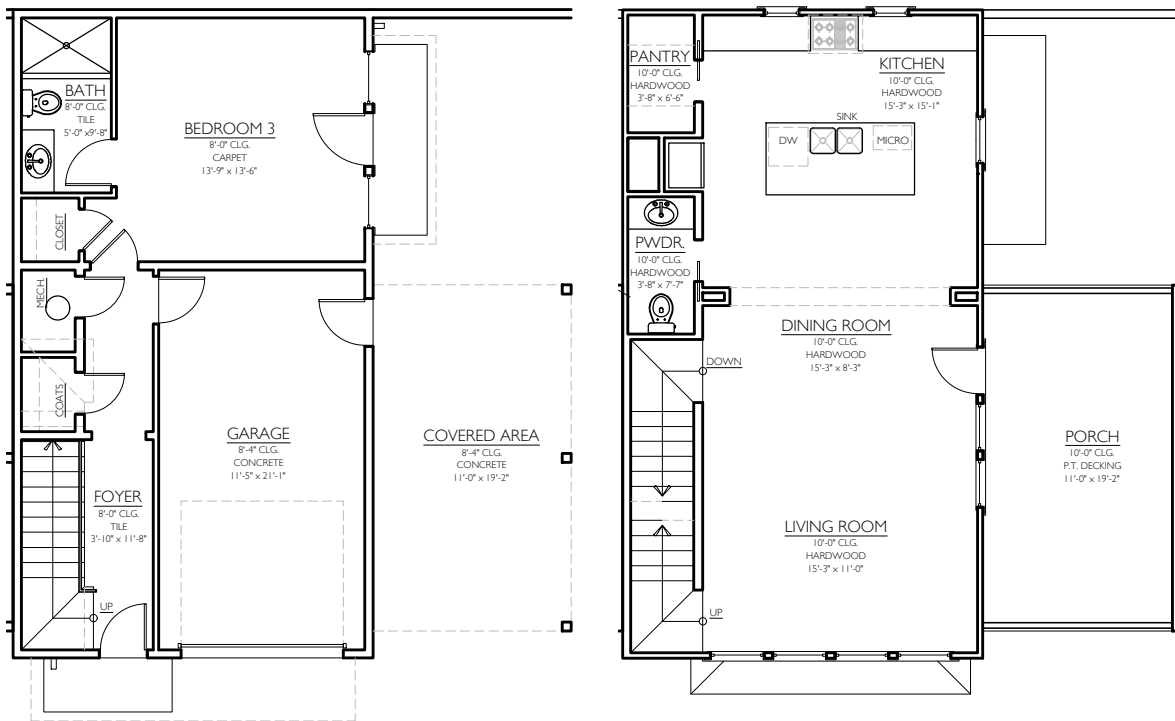

MANCHESTER

LOT III

HEDGEWOOD

This is Home

The information presented is believed to be accurate, but not warranted. Actual construction may vary.
The plan is copyrighted by Hedgewood Homes and may not be reproduced without permission

MANCHESTER

LOT III

BASEMENT
8'-0" CLGs

2ND FLOOR
10'-0" CLGs

HEDGEWOOD

This is Home

The information presented is believed to be accurate, but not warranted. Actual construction may vary.
The plan is copyrighted by Hedgewood Homes and may not be reproduced without permission

MANCHESTER

LOT III

3RD FLOOR
9'-0" CLGs

HEDGEWOOD

This is Home

The information presented is believed to be accurate, but not warranted. Actual construction may vary.
The plan is copyrighted by Hedgewood Homes and may not be reproduced without permission