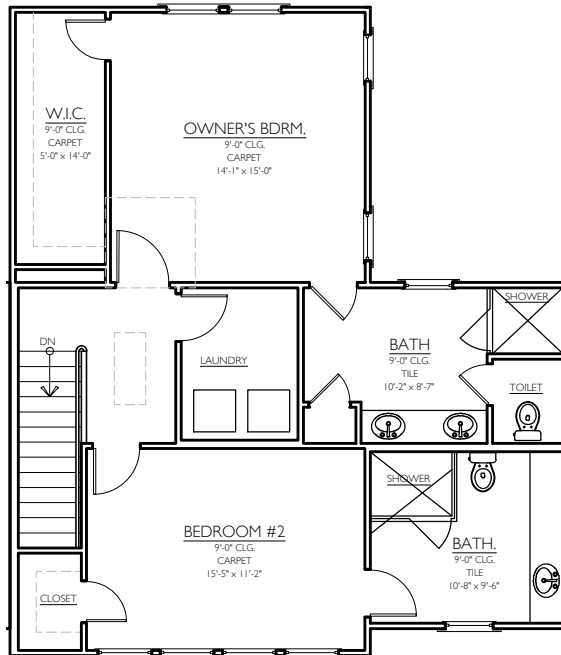

MANCHESTER

LOT III

BASEMENT
8'-0" CLGs

2ND FLOOR
10'-0" CLGs

HEDGEWOOD

This is Home

The information presented is believed to be accurate, but not warranted. Actual construction may vary.
The plan is copyrighted by Hedgewood Homes and may not be reproduced without permission

MANCHESTER

LOT III

3RD FLOOR
9'-0" CLGs

HEDGEWOOD

This is Home

The information presented is believed to be accurate, but not warranted. Actual construction may vary.
The plan is copyrighted by Hedgewood Homes and may not be reproduced without permission