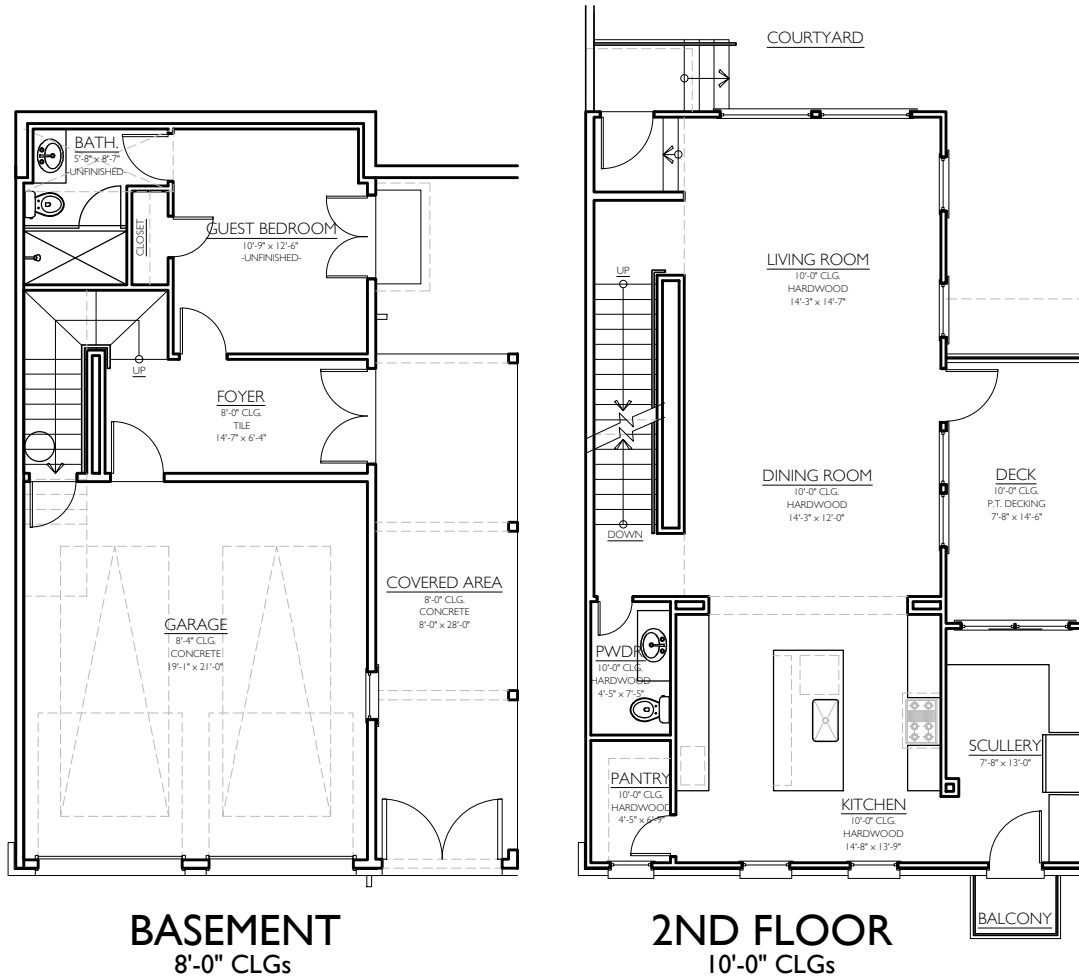

MANCHESTER

LOT 109

HEDGEWOOD

This is Home

The information presented is believed to be accurate, but not warranted. Actual construction may vary.
The plan is copyrighted by Hedgewood Homes and may not be reproduced without permission

MANCHESTER

LOT 109

3RD FLOOR
9'-0" CLGs

HEDGEWOOD

This is Home

The information presented is believed to be accurate, but not warranted. Actual construction may vary.
The plan is copyrighted by Hedgewood Homes and may not be reproduced without permission