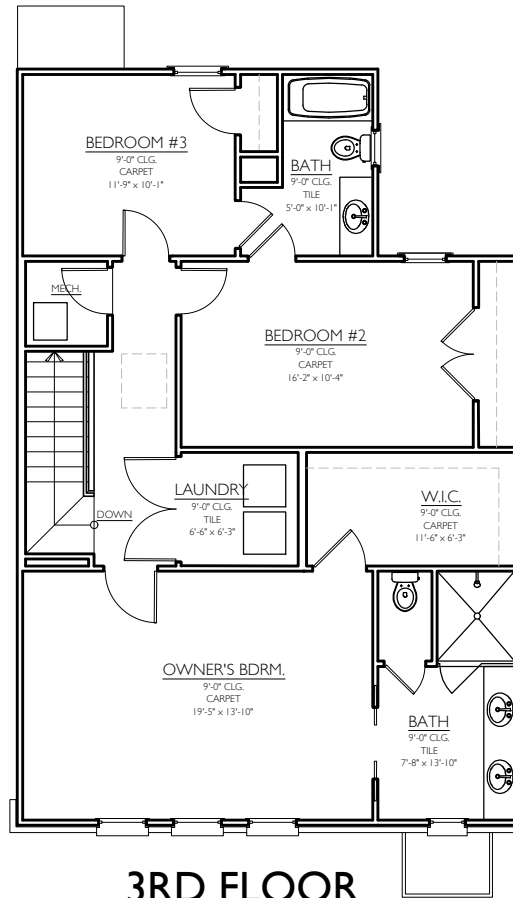

MANCHESTER

LOT 108

HEDGEWOOD

This is Home

The information presented is believed to be accurate, but not warranted. Actual construction may vary.
The plan is copyrighted by Hedgewood Homes and may not be reproduced without permission

MANCHESTER

LOT 108

3RD FLOOR
9'-0" CLGs

HEDGEWOOD

This is Home

The information presented is believed to be accurate, but not warranted. Actual construction may vary.
The plan is copyrighted by Hedgewood Homes and may not be reproduced without permission