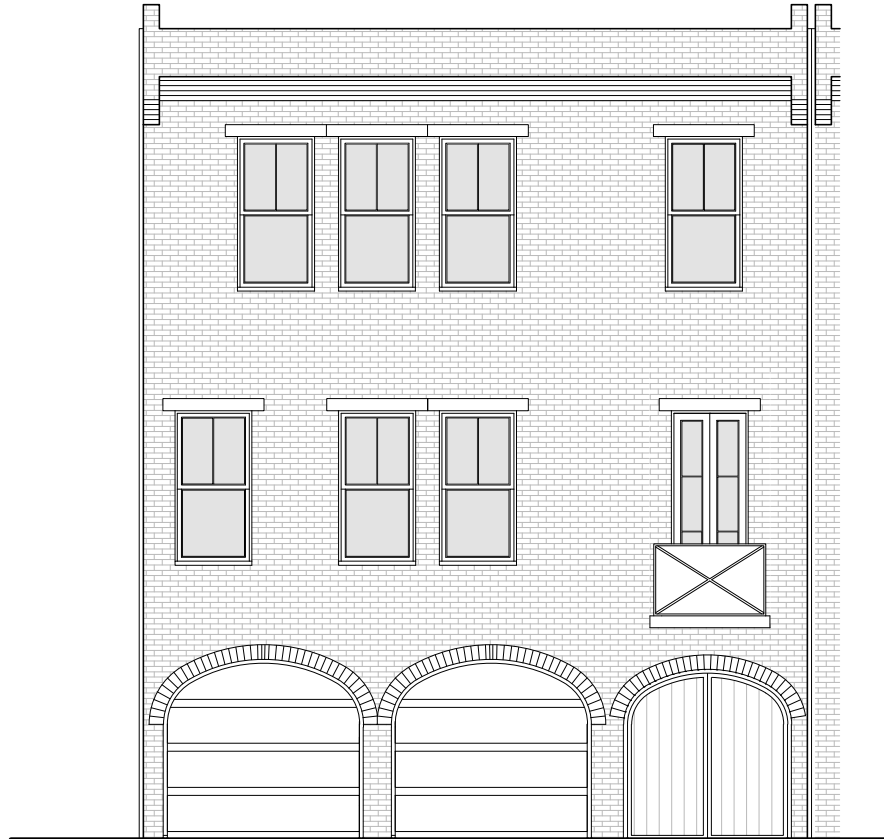

MANCHESTER

LOT 108

HEDGEWOOD

This is Home

The information presented is believed to be accurate, but not warranted. Actual construction may vary.
The plan is copyrighted by Hedgewood Homes and may not be reproduced without permission

MANCHESTER

LOT 108

3RD FLOOR
9'-0" CLGs

HEDGEWOOD

This is Home

The information presented is believed to be accurate, but not warranted. Actual construction may vary.
The plan is copyrighted by Hedgewood Homes and may not be reproduced without permission