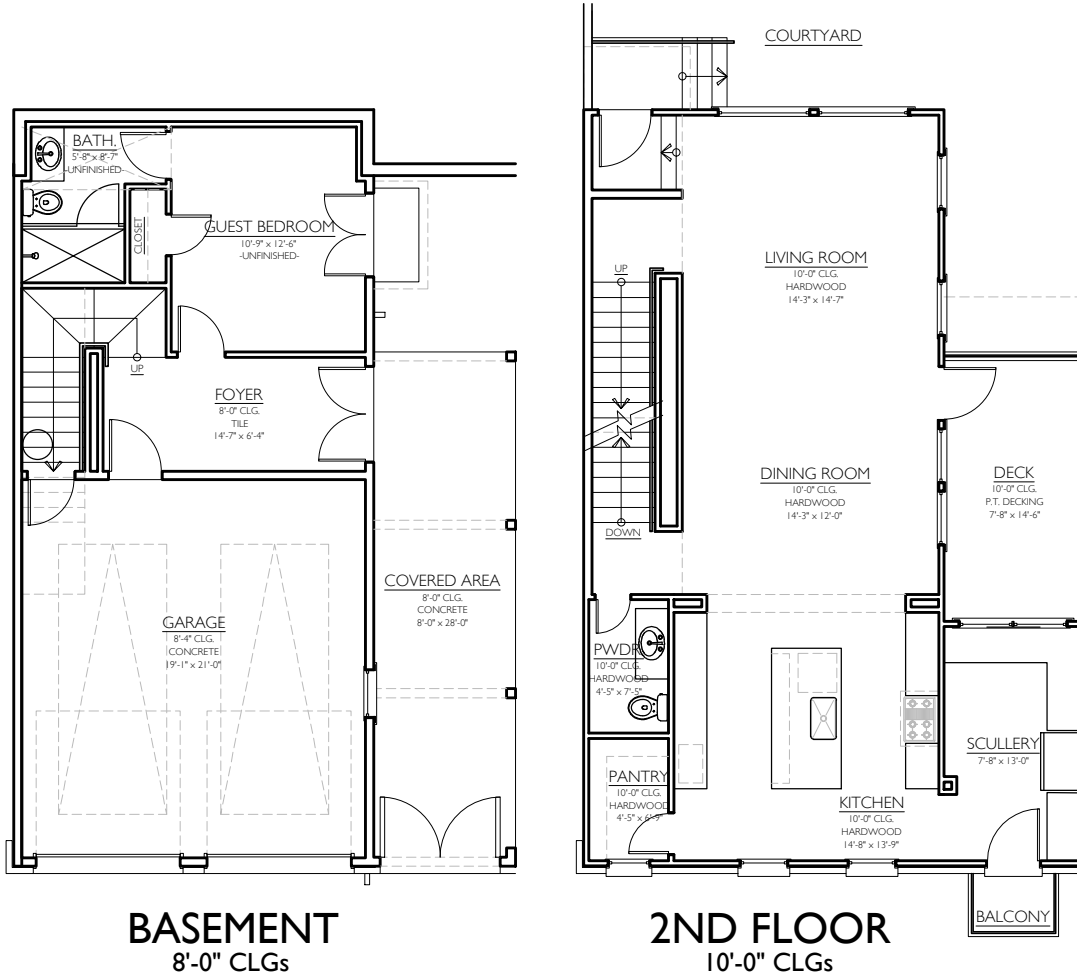

MANCHESTER

LOT 108

HEDGEWOOD

This is Home

The information presented is believed to be accurate, but not warranted. Actual construction may vary.
The plan is copyrighted by Hedgewood Homes and may not be reproduced without permission

MANCHESTER

LOT 108

3RD FLOOR
9'-0" CLGs

HEDGEWOOD

This is Home

The information presented is believed to be accurate, but not warranted. Actual construction may vary.
The plan is copyrighted by Hedgewood Homes and may not be reproduced without permission