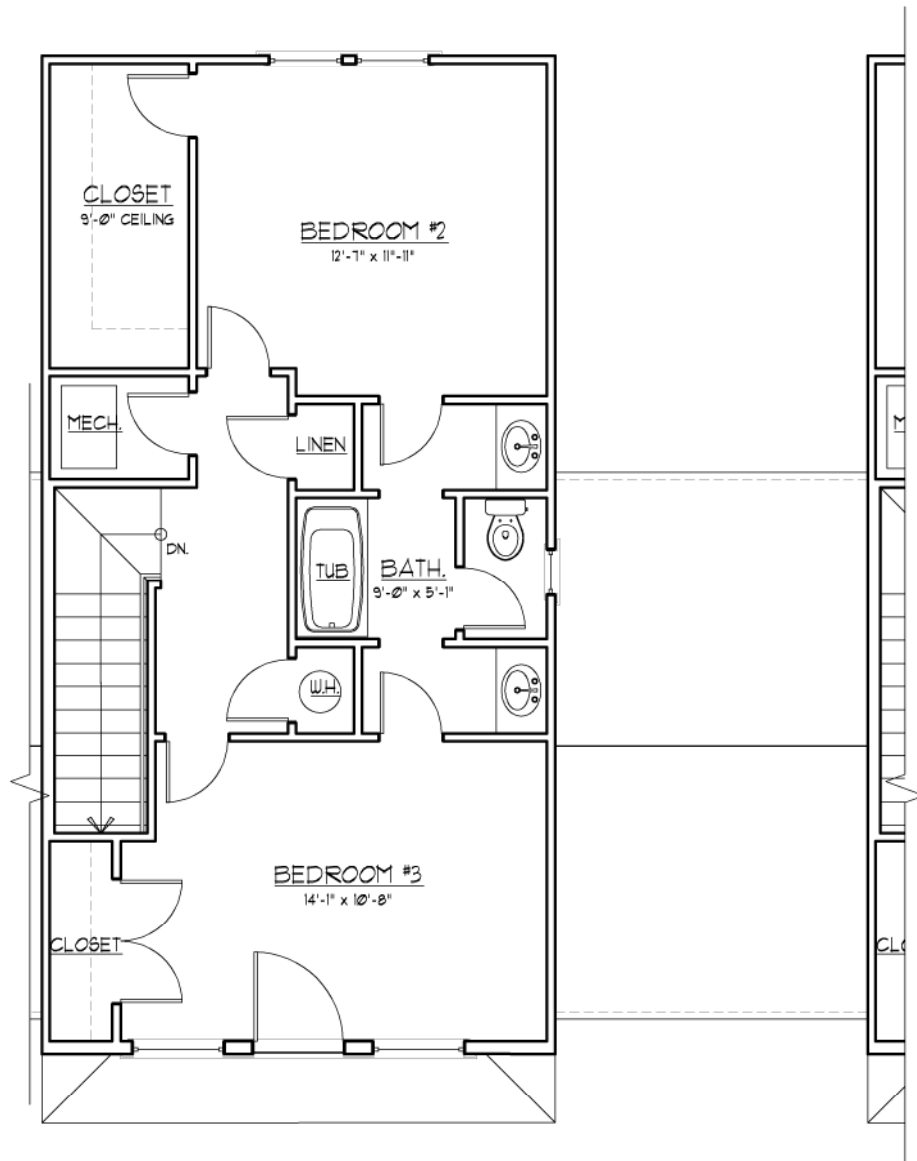

MANCHESTER
LOT 58

REAR ELEVATION

FRONT ELEVATION

HEDGEWOOD
HOMES

MANCHESTER LOT 58

UPPER LEVEL FLOOR
9'-0" CEILING

HEDGEWOOD
HOMES

MANCHESTER LOT 58

MAIN LEVEL FLOOR
10'-0" CEILING

HEDGEWOOD
HOMES

MANCHESTER LOT 58

3RD LEVEL FLOOR
9'-0" CEILING

HEDGEWOOD
HOMES