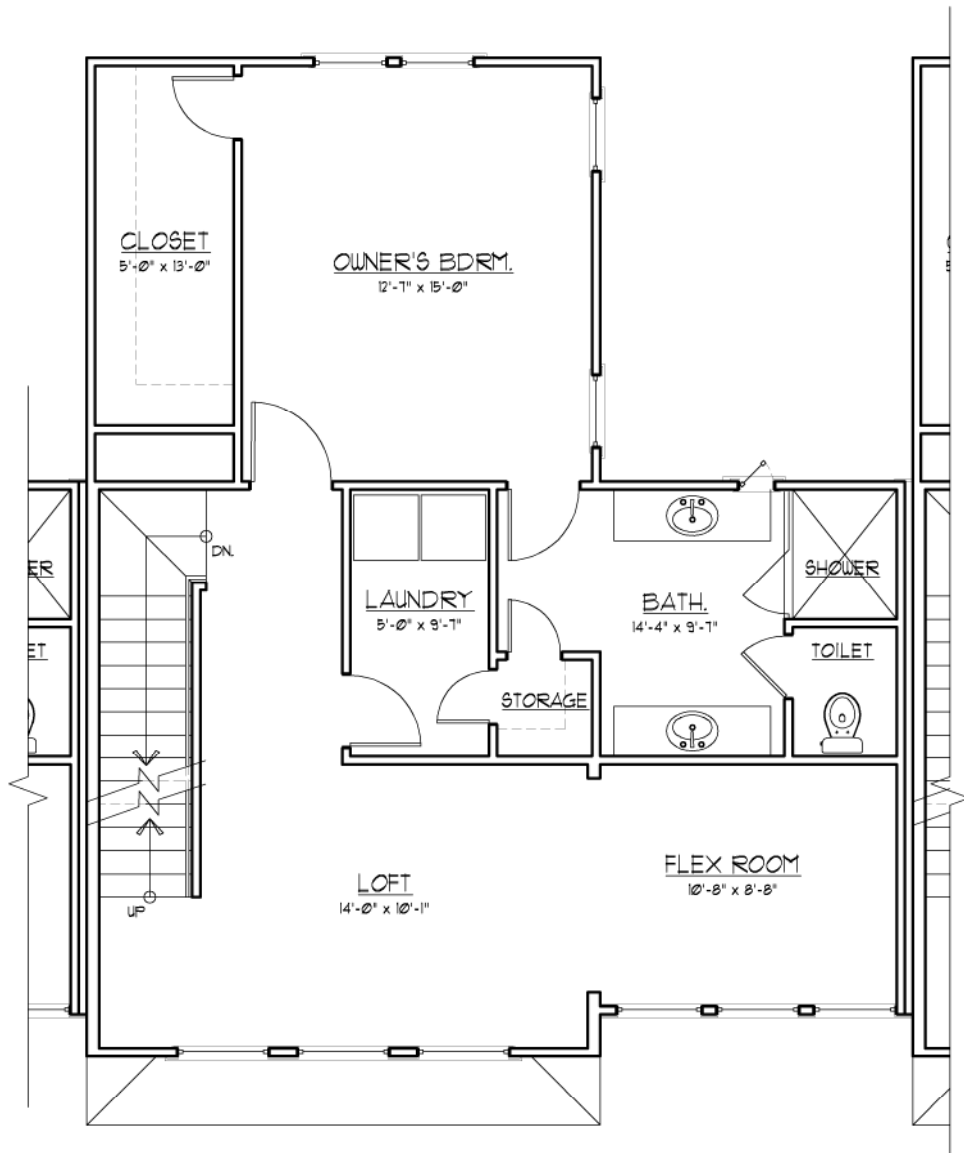

MANCHESTER
LOT 58

REAR ELEVATION

FRONT ELEVATION

HEDGEWOOD
HOMES

MANCHESTER LOT 58

UPPER LEVEL FLOOR
9'-0" CEILING

HEDGEWOOD
HOMES

MANCHESTER LOT 58

MAIN LEVEL FLOOR
10'-0" CEILING

HEDGEWOOD
HOMES

MANCHESTER LOT 58

3RD LEVEL FLOOR
9'-0" CEILING

HEDGEWOOD
HOMES