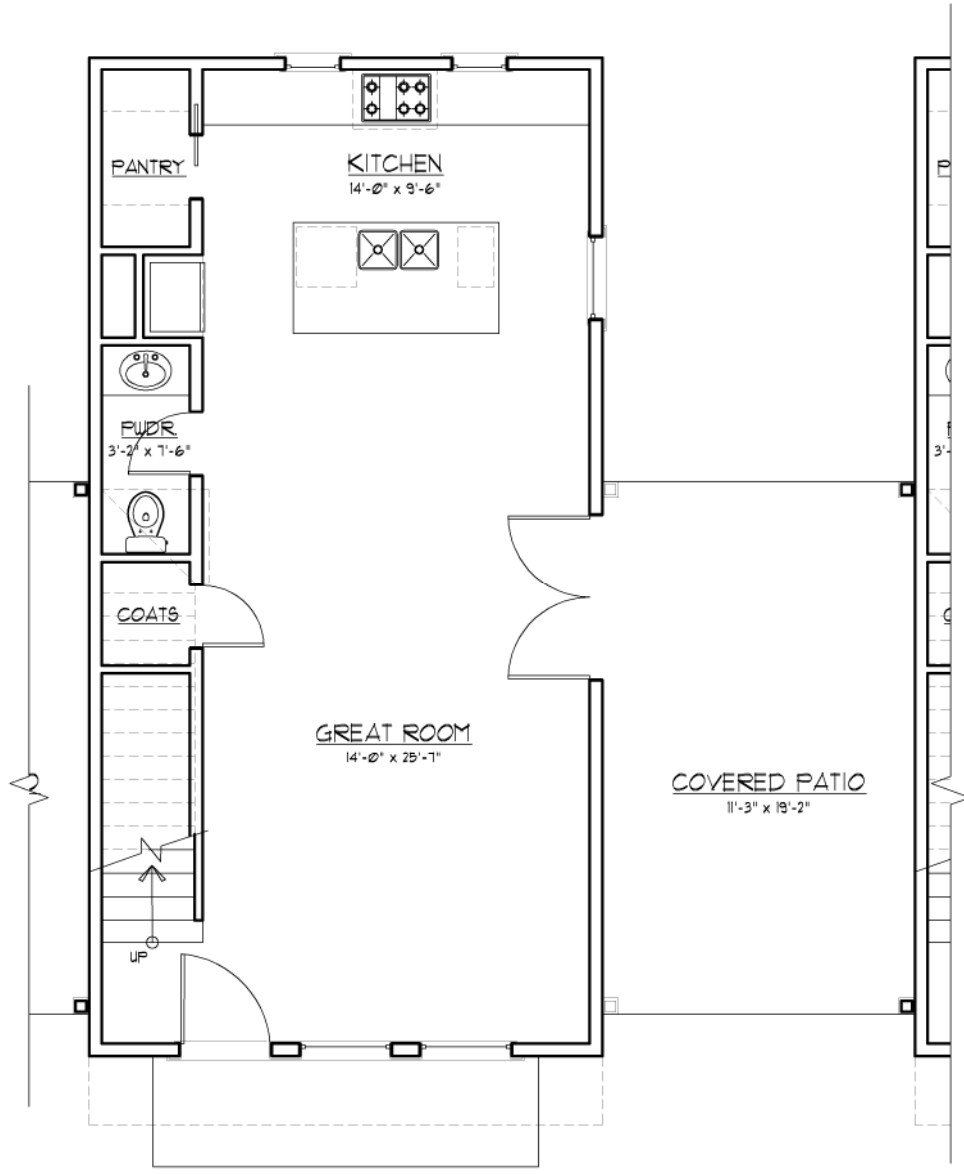

MANCHESTER
LOT 58

REAR ELEVATION

FRONT ELEVATION

HEDGEWOOD
HOMES

MANCHESTER LOT 58

UPPER LEVEL FLOOR
9'-0" CEILING

HEDGEWOOD
HOMES

MANCHESTER LOT 58

MAIN LEVEL FLOOR
10'-0" CEILING

HEDGEWOOD
HOMES

MANCHESTER LOT 58

3RD LEVEL FLOOR
9'-0" CEILING

HEDGEWOOD
HOMES