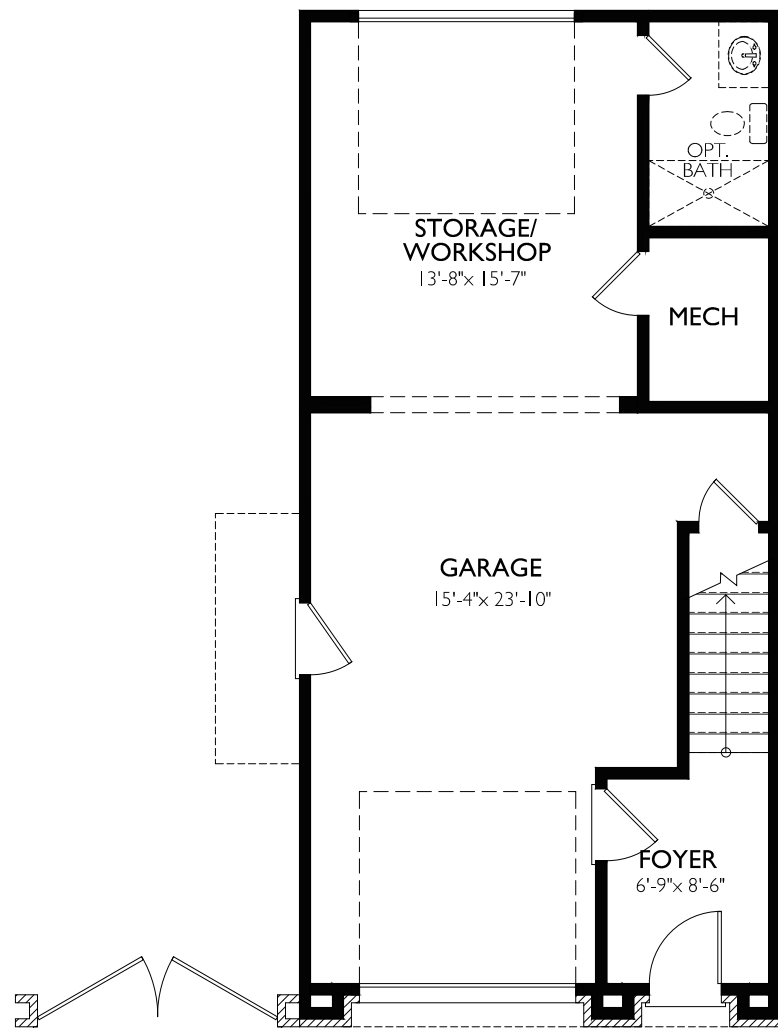

**MAN
CHES
TER**
BY HEDGEWOOD

LOT 30
MANCHESTER

TERRACE
8'-0" CLGs

1ST FLOOR
10'-0" CLGs

2ND FLOOR
9'-0" CLGs

" INFORMATION PROVIDED IS BELIEVED TO BE ACCURATE BUT IS NOT WARRANTED"