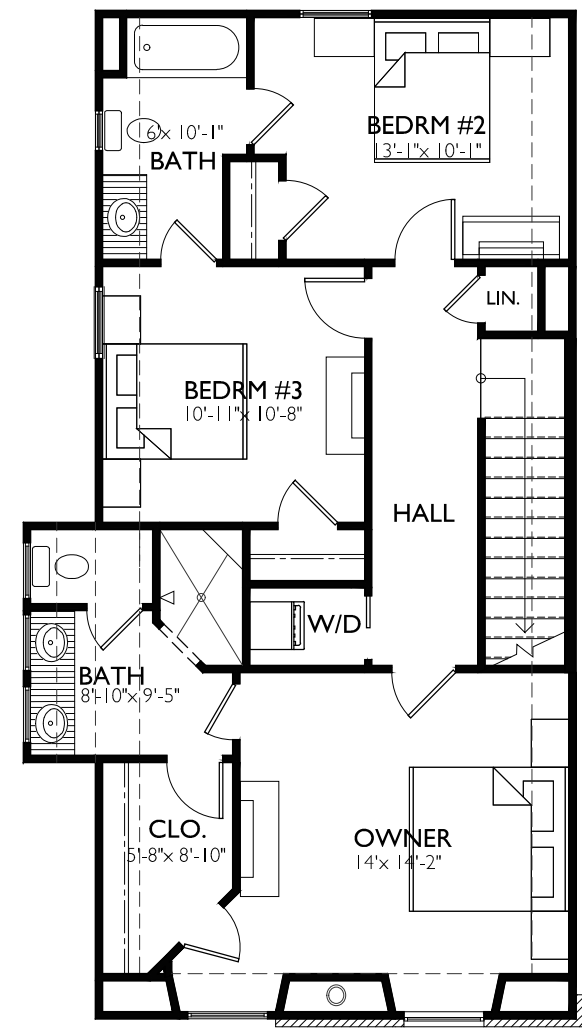

**MAN
CHES
TER**
BY HEDGEWOOD

LOT 30
MANCHESTER

TERRACE
8'-0" CLGs

1ST FLOOR
10'-0" CLGs

2ND FLOOR
9'-0" CLGs

" INFORMATION PROVIDED IS BELIEVED TO BE ACCURATE BUT IS NOT WARRANTED"