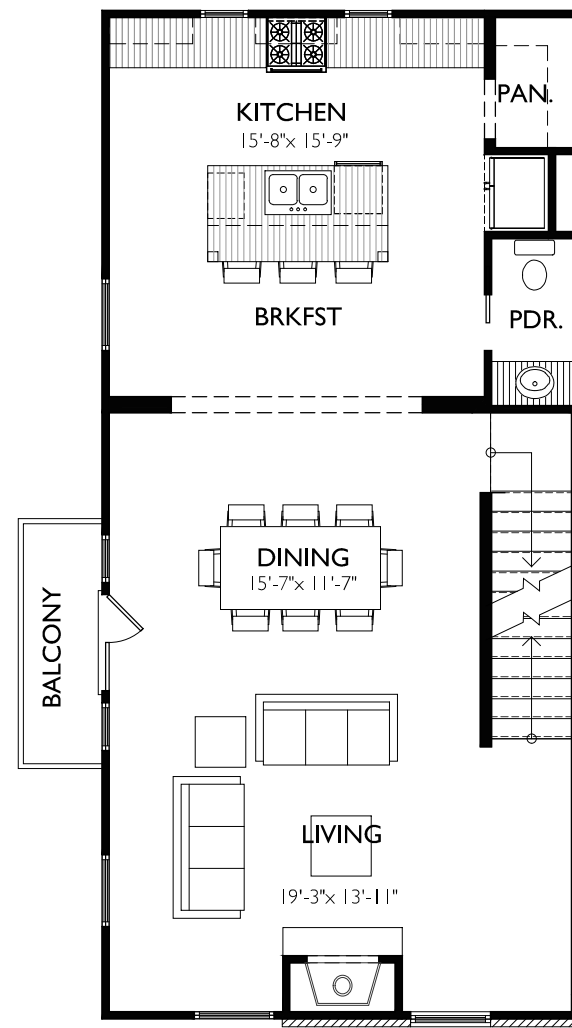

**MAN
CHES
TER**
BY HEDGEWOOD

LOT 30
MANCHESTER

TERRACE
8'-0" CLGs

1ST FLOOR
10'-0" CLGs

2ND FLOOR
9'-0" CLGs

" INFORMATION PROVIDED IS BELIEVED TO BE ACCURATE BUT IS NOT WARRANTED"