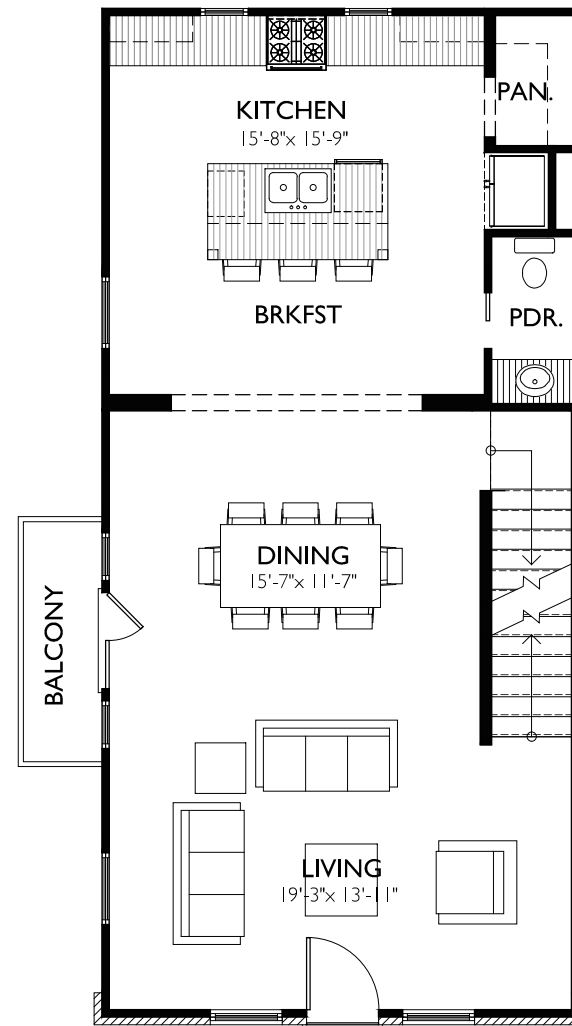

**MAN
CHES
TER**
BY HEDGEWOOD

LOT 29
MANCHESTER

TERRACE
8'-0" CLGs

1ST FLOOR
10'-0" CLGs

2ND FLOOR
9'-0" CLGs

" INFORMATION PROVIDED IS BELIEVED TO BE ACCURATE BUT IS NOT WARRANTED"