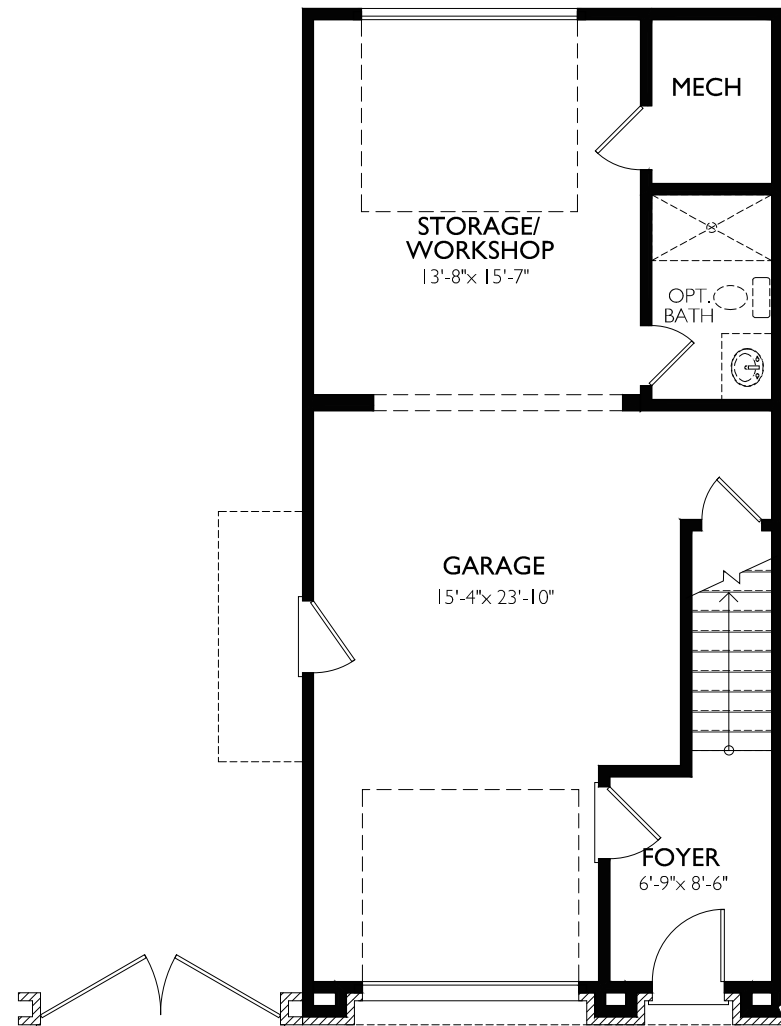

**MAN
CHES
TER**
BY HEDGEWOOD

LOT 29
MANCHESTER

TERRACE
8'-0" CLGs

1ST FLOOR
10'-0" CLGs

2ND FLOOR
9'-0" CLGs

" INFORMATION PROVIDED IS BELIEVED TO BE ACCURATE BUT IS NOT WARRANTED"