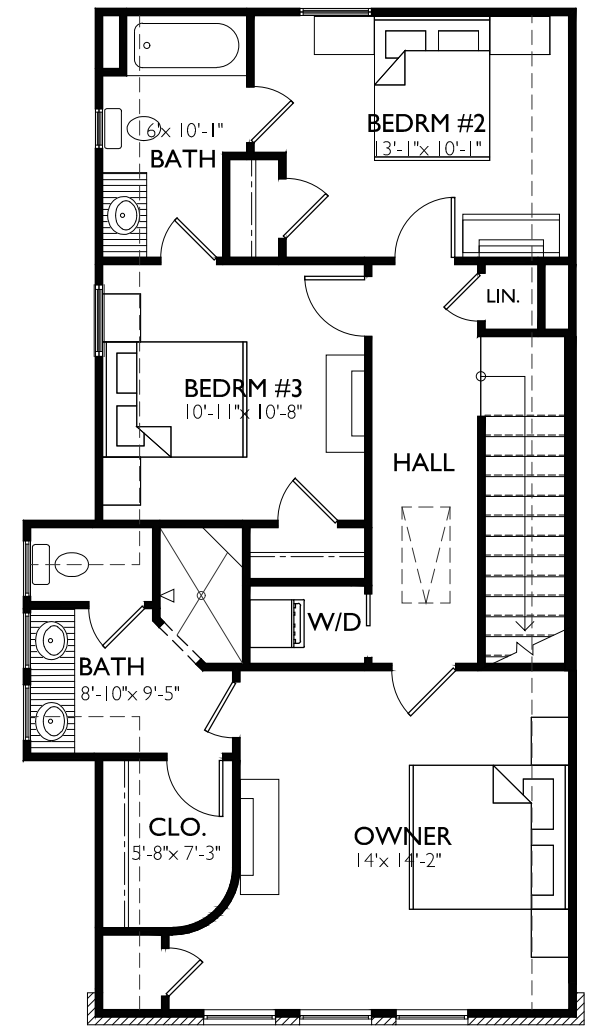

**MAN
CHES
TER**
BY HEDGEWOOD

LOT 29
MANCHESTER

TERRACE
8'-0" CLGs

1ST FLOOR
10'-0" CLGs

2ND FLOOR
9'-0" CLGs

" INFORMATION PROVIDED IS BELIEVED TO BE ACCURATE BUT IS NOT WARRANTED"