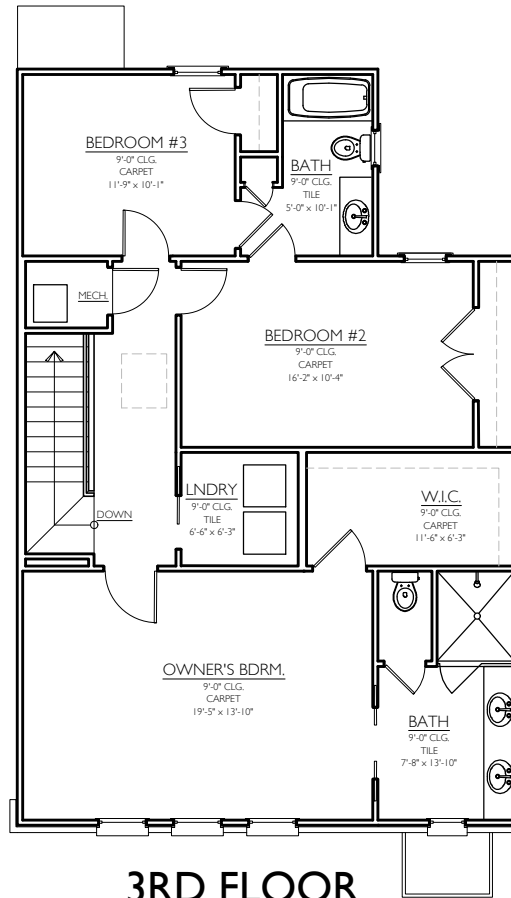

MANCHESTER

LOT 108

HEDGEWOOD

This is Home

The information presented is believed to be accurate, but not warranted. Actual construction may vary.
 The plan is copyrighted by Hedgewood Homes and may not be reproduced without permission

MANCHESTER

LOT 108

3RD FLOOR
9'-0" CLGs

HEDGEWOOD

This is Home

The information presented is believed to be accurate, but not warranted. Actual construction may vary.
The plan is copyrighted by Hedgewood Homes and may not be reproduced without permission