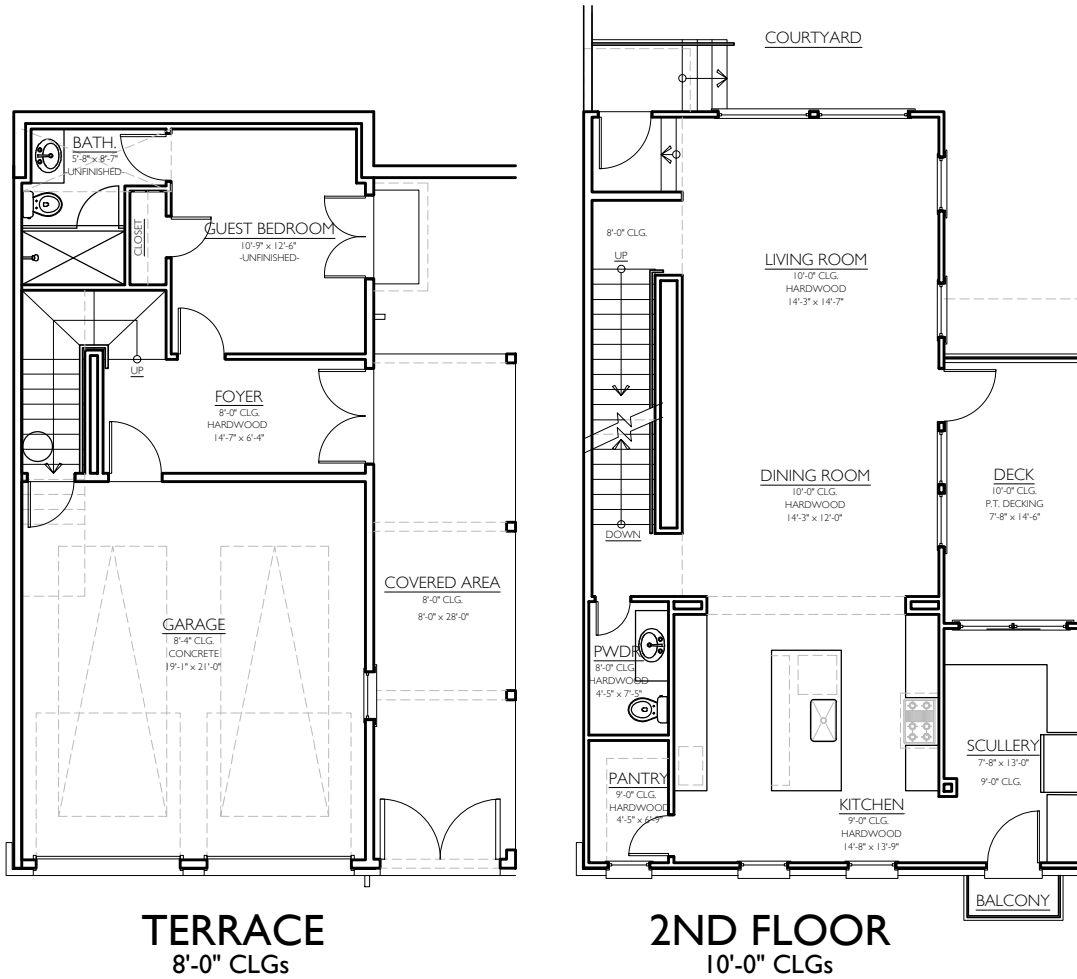

MANCHESTER

LOT 108

HEDGEWOOD

This is Home

The information presented is believed to be accurate, but not warranted. Actual construction may vary.
 The plan is copyrighted by Hedgewood Homes and may not be reproduced without permission

MANCHESTER

LOT 108

3RD FLOOR
9'-0" CLGs

HEDGEWOOD

This is Home

The information presented is believed to be accurate, but not warranted. Actual construction may vary.
The plan is copyrighted by Hedgewood Homes and may not be reproduced without permission