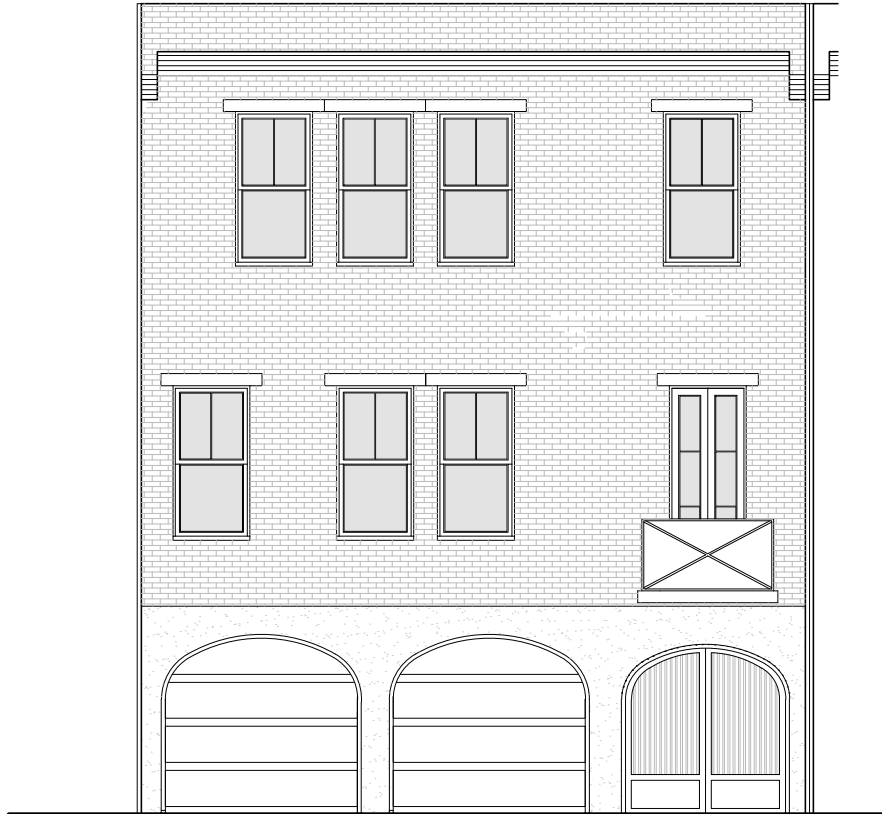

MANCHESTER

LOT 108

HEDGEWOOD

This is Home

The information presented is believed to be accurate, but not warranted. Actual construction may vary.
 The plan is copyrighted by Hedgewood Homes and may not be reproduced without permission

MANCHESTER

LOT 108

3RD FLOOR
9'-0" CLGs

HEDGEWOOD

This is Home

The information presented is believed to be accurate, but not warranted. Actual construction may vary.
The plan is copyrighted by Hedgewood Homes and may not be reproduced without permission