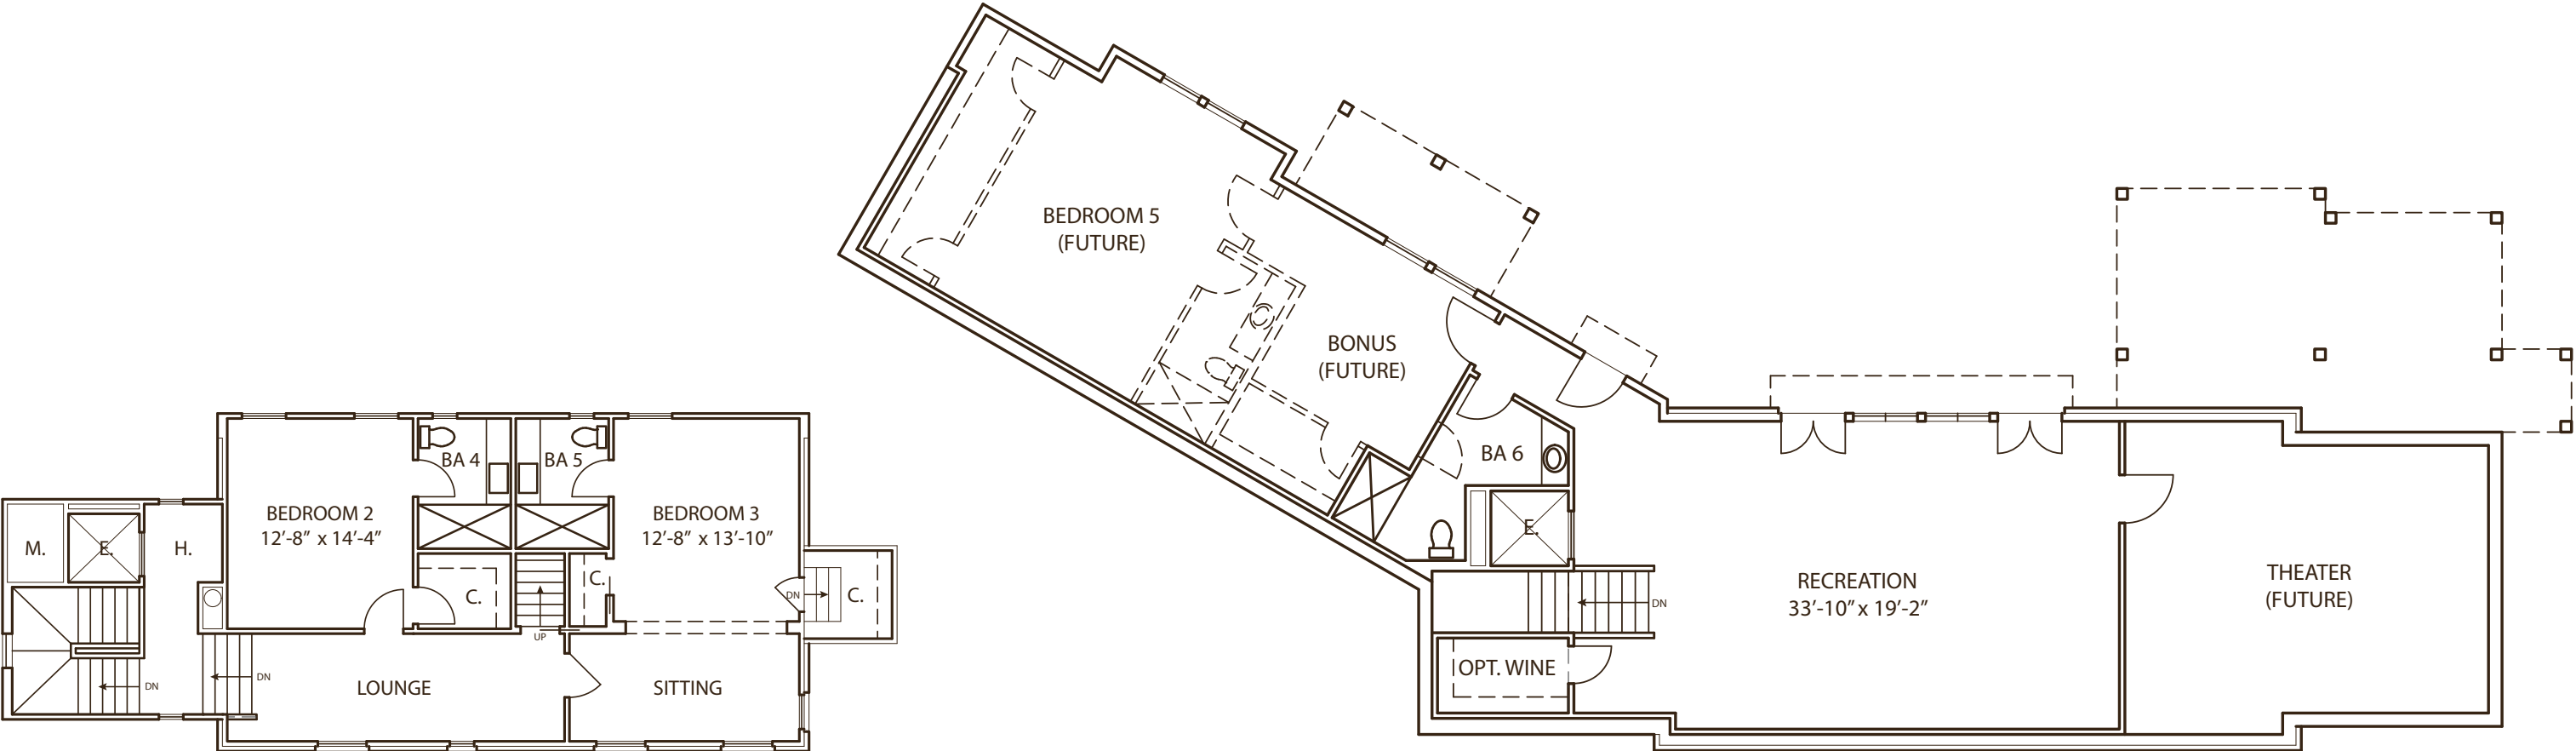

4087 Conway Valley Road

3 CAR GARAGE | 4 BEDROOMS | 6 1/2 BATHROOMS | 4,175 SQFT

 Information is believed to be accurate but not warranted and is subject to changes, omissions, and errors.

4087 Conway Valley Road

MAIN LEVEL

3 CAR GARAGE | 4 BEDROOMS | 6 1/2 BATHROOMS | 4,175 SQFT

4087 Conway Valley Road

UPPER LEVEL

TERRACE LEVEL

3 CAR GARAGE | 4 BEDROOMS | 6 1/2 BATHROOMS | 4,175 SQFT

Information is believed to be accurate but not warranted and is subject to changes, omissions, and errors.