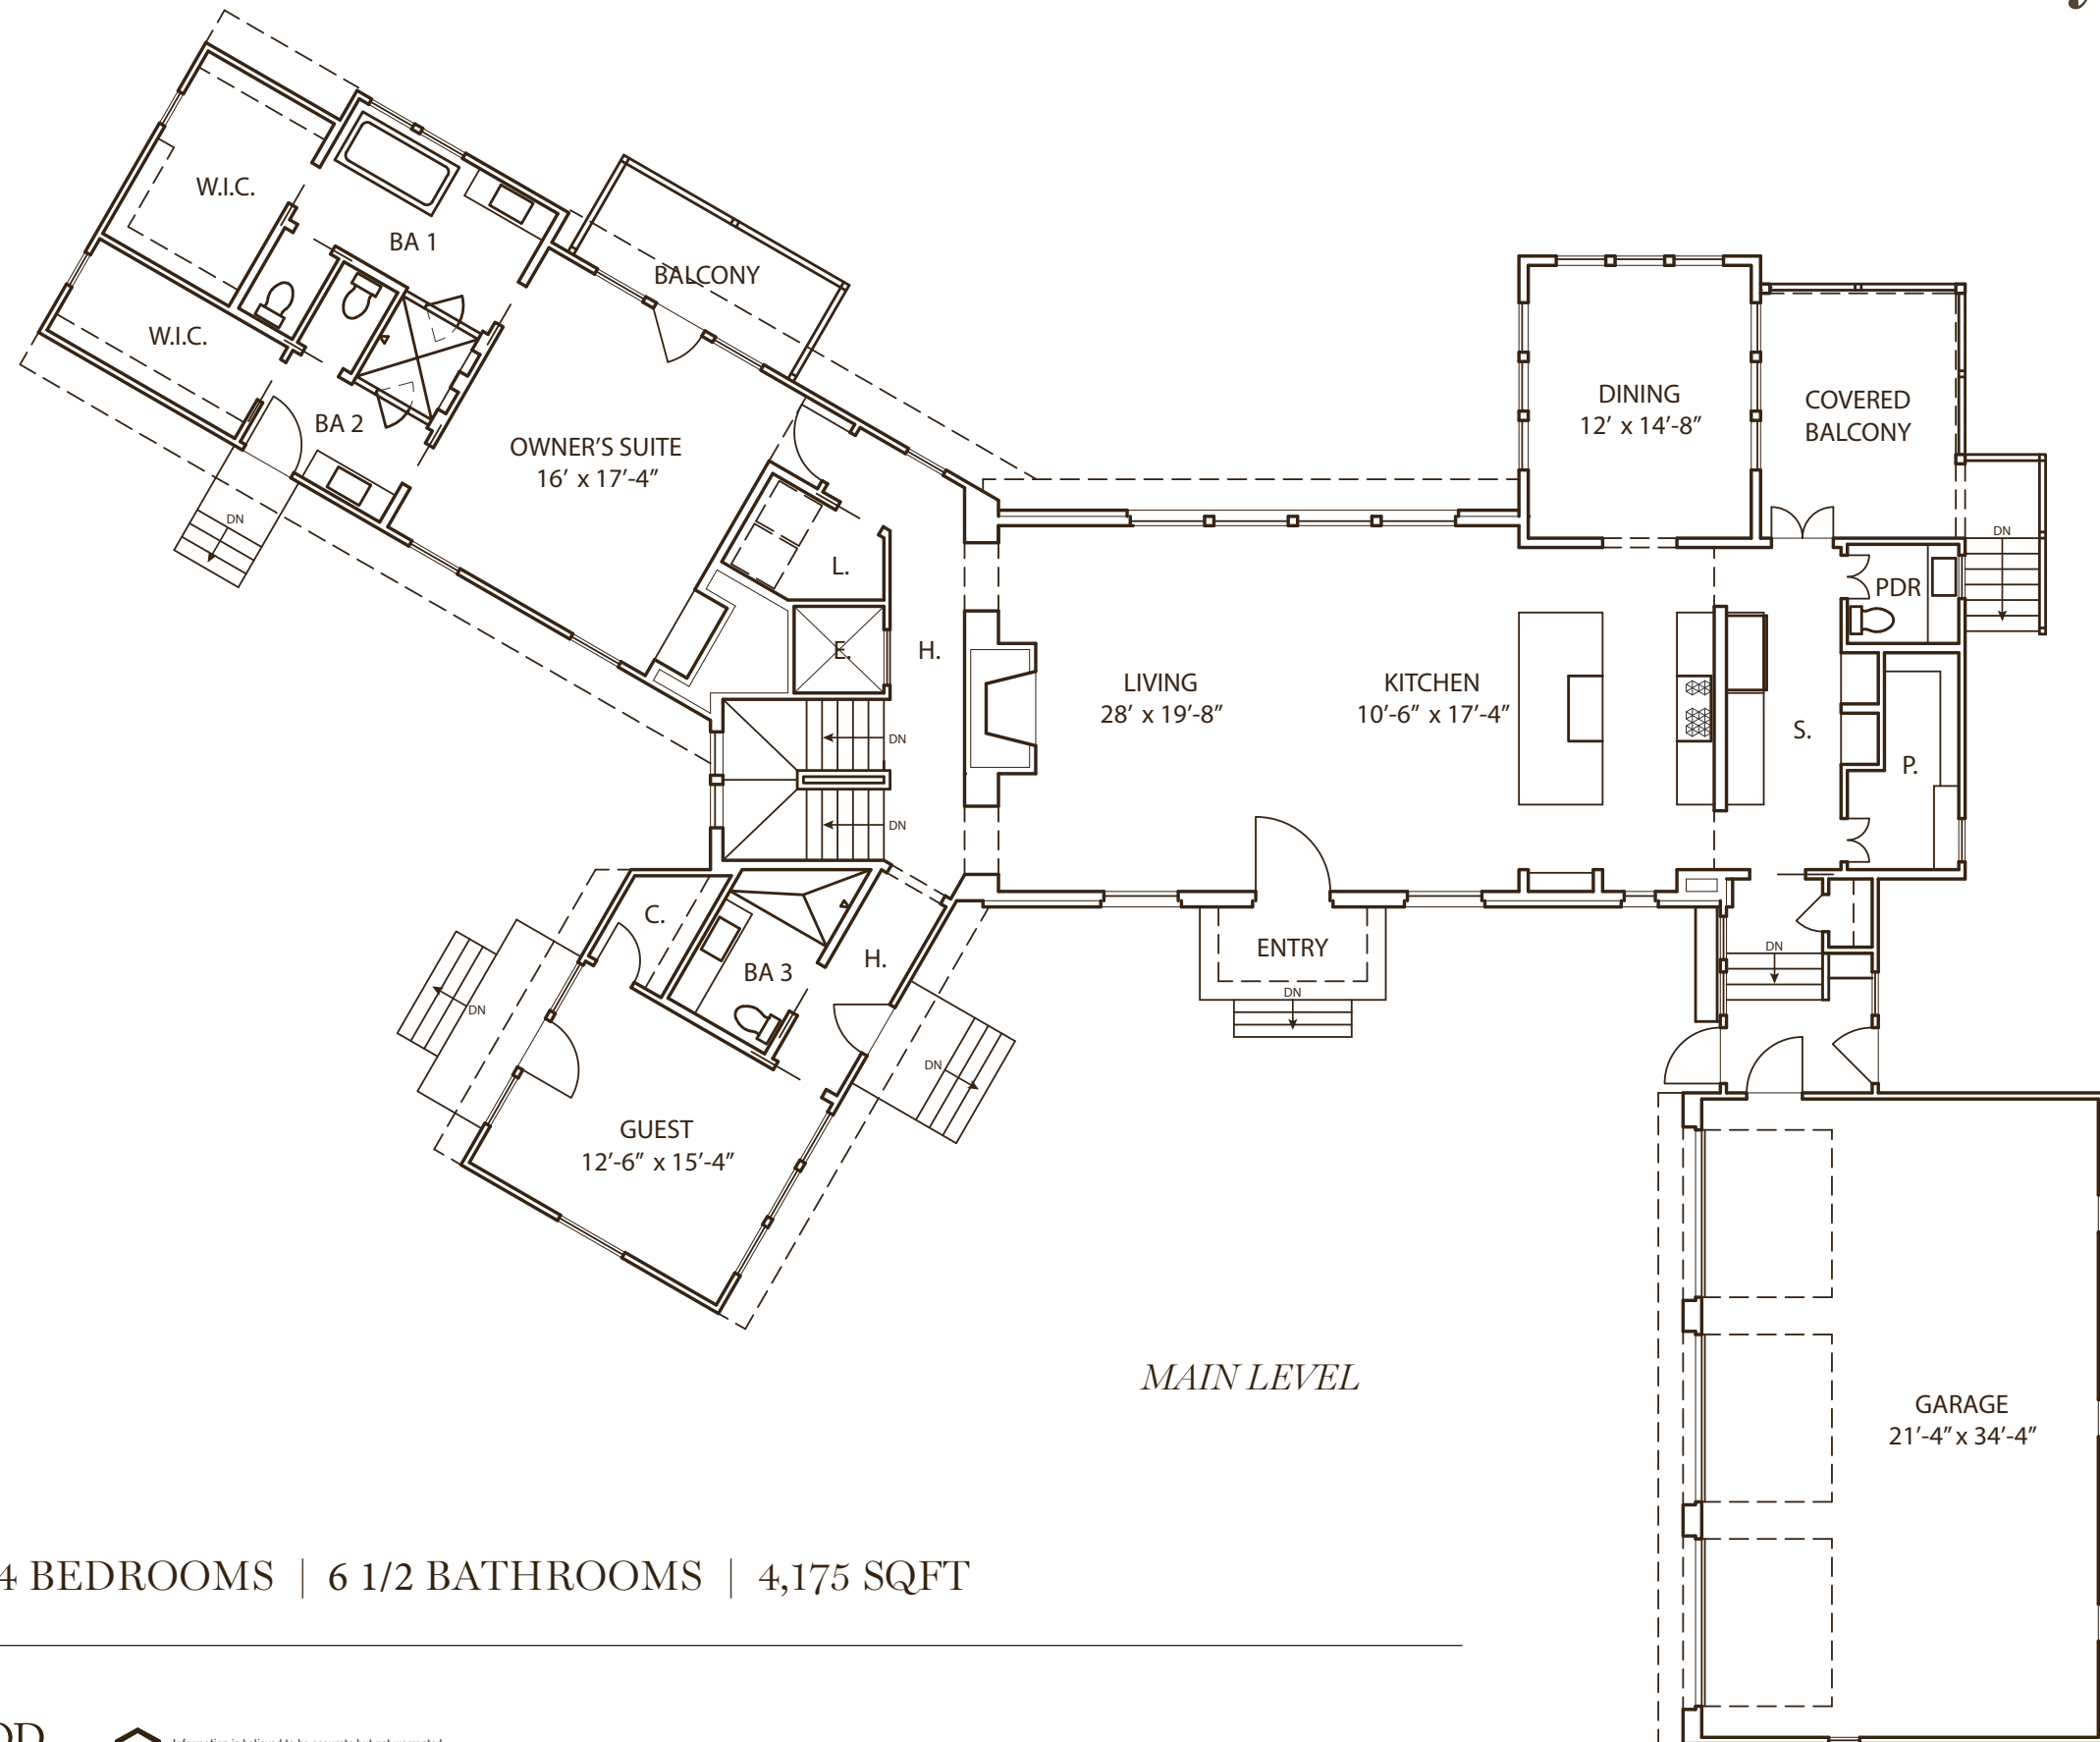

4087 Conway Valley Road

3 CAR GARAGE | 4 BEDROOMS | 6 1/2 BATHROOMS | 4,175 SQFT

 Information is believed to be accurate but not warranted and is subject to changes, omissions, and errors.

4087 Conway Valley Road

MAIN LEVEL

3 CAR GARAGE | 4 BEDROOMS | 6 1/2 BATHROOMS | 4,175 SQFT

4087 Conway Valley Road

UPPER LEVEL

TERRACE LEVEL

3 CAR GARAGE | 4 BEDROOMS | 6 1/2 BATHROOMS | 4,175 SQFT

Information is believed to be accurate but not warranted and is subject to changes, omissions, and errors.