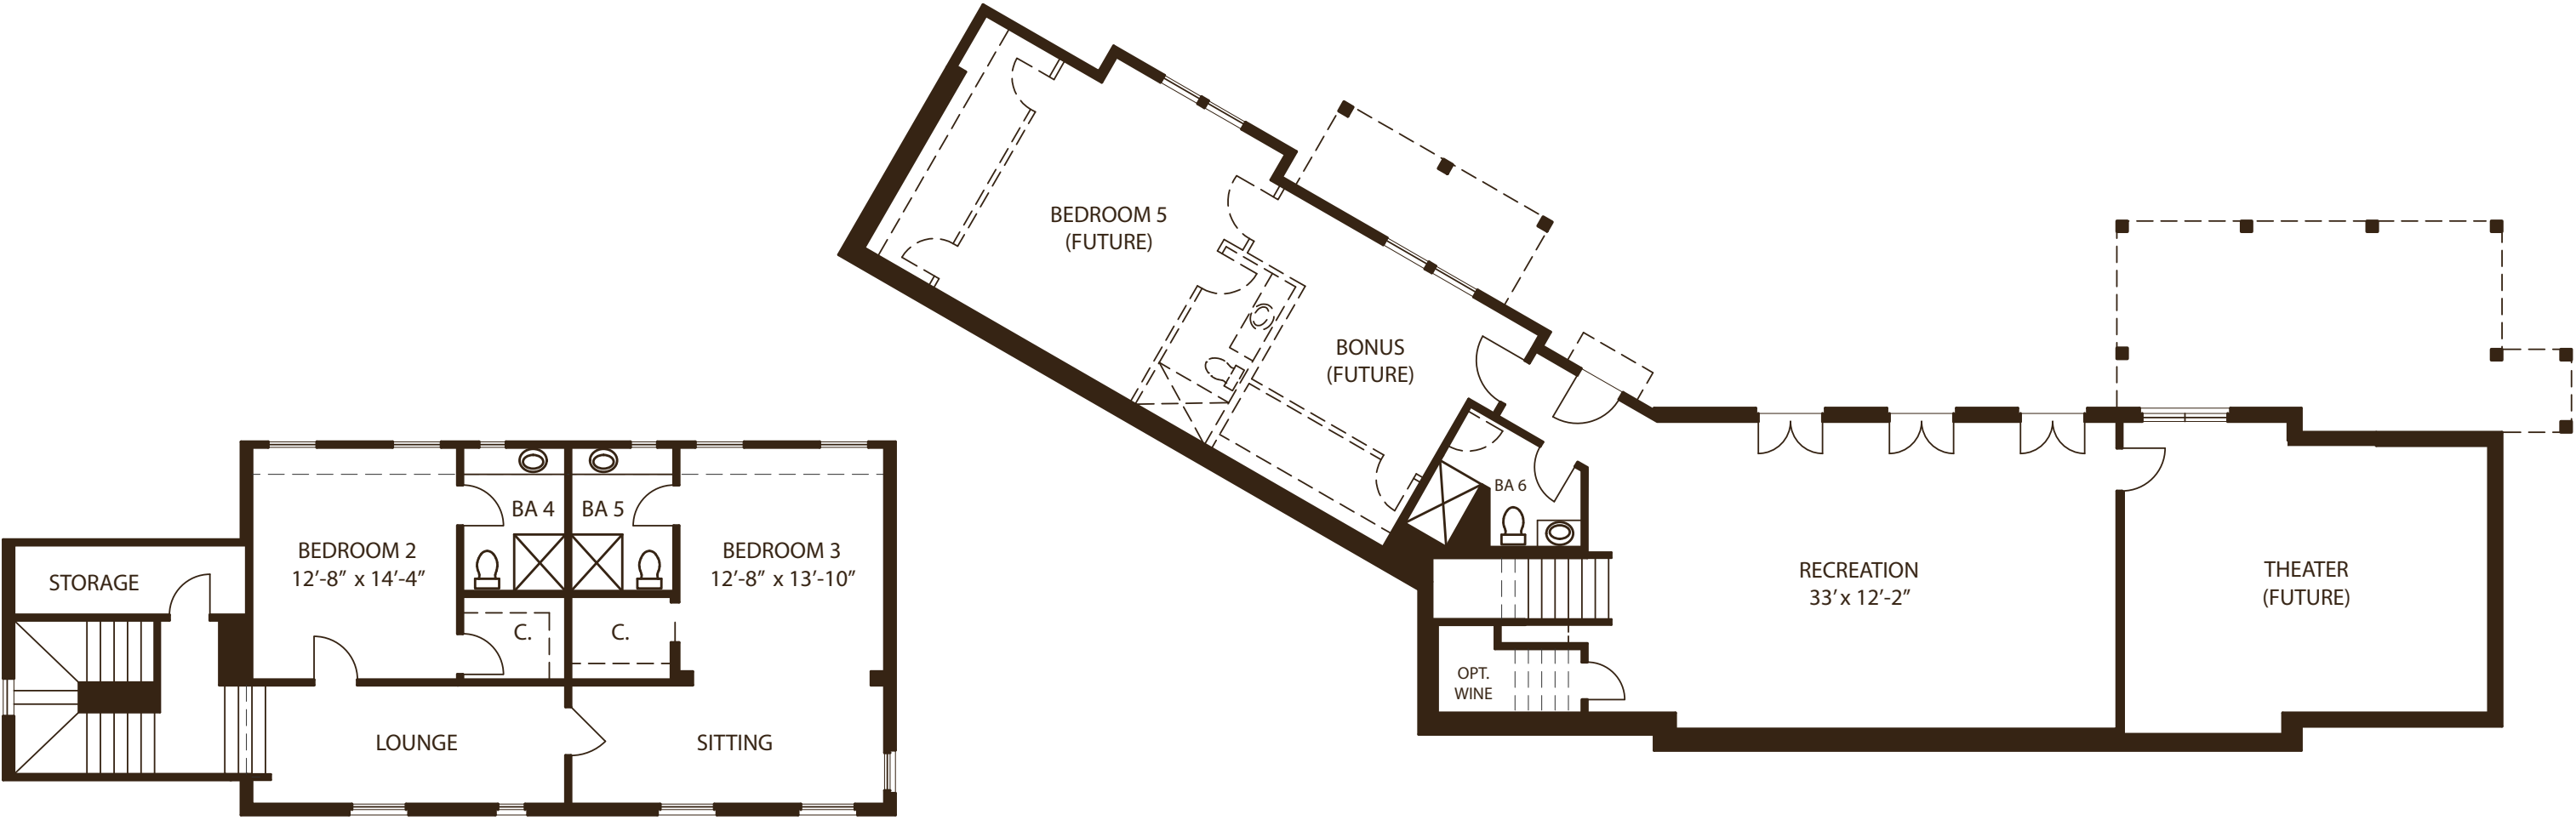

4087 Conway Valley Road

 Information is believed to be accurate but not warranted and is subject to changes, omissions, and errors.

HEDGEWOOD
This is Home

PRESENTED BY

4087 Conway Valley Road

3 CAR GARAGE | 5 BEDROOMS | 6 BATHROOMS | 4,175 SQFT

4087 Conway Valley Road

UPPER LEVEL

TERRACE LEVEL

3 CAR GARAGE | 5 BEDROOMS | 6 BATHROOMS | 4,175 SQFT

Information is believed to be accurate but not warranted and is subject to changes, omissions, and errors.