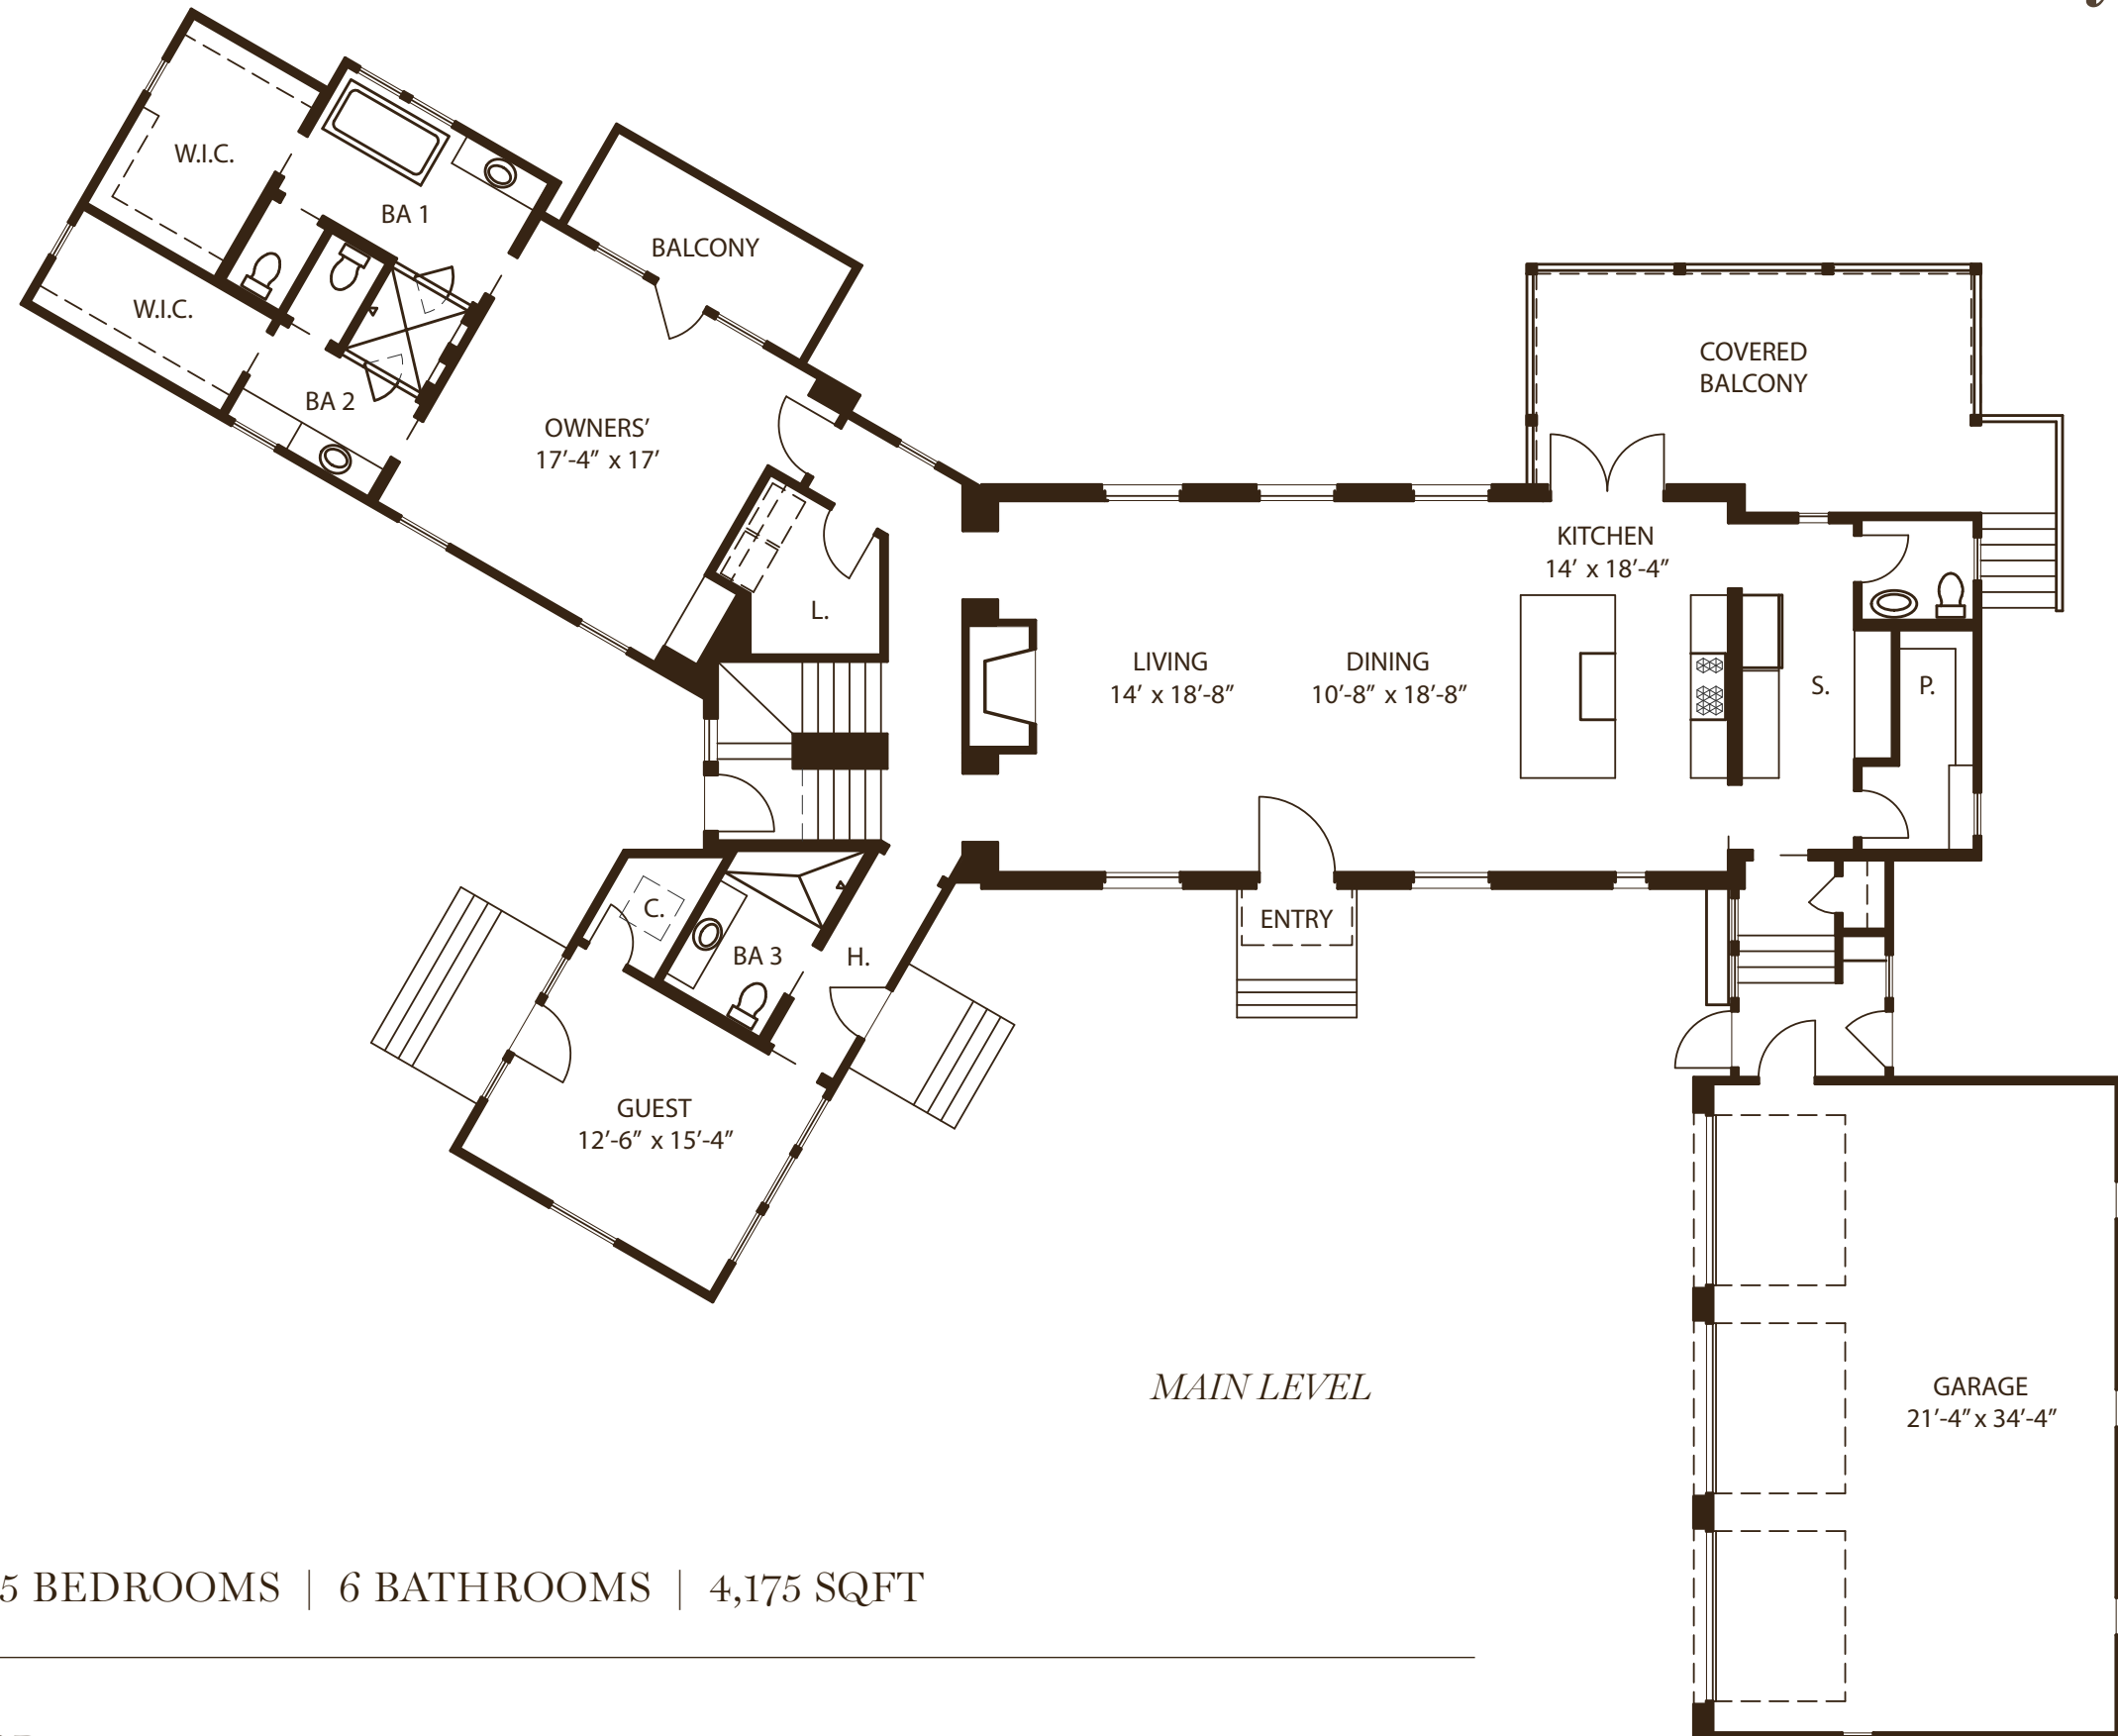

4087 Conway Valley Road

 Information is believed to be accurate but not warranted and is subject to changes, omissions, and errors.

HEDGEWOOD
This is Home

PRESENTED BY

4087 Conway Valley Road

3 CAR GARAGE | 5 BEDROOMS | 6 BATHROOMS | 4,175 SQFT

4087 Conway Valley Road

UPPER LEVEL

TERRACE LEVEL

3 CAR GARAGE | 5 BEDROOMS | 6 BATHROOMS | 4,175 SQFT

Information is believed to be accurate but not warranted and is subject to changes, omissions, and errors.